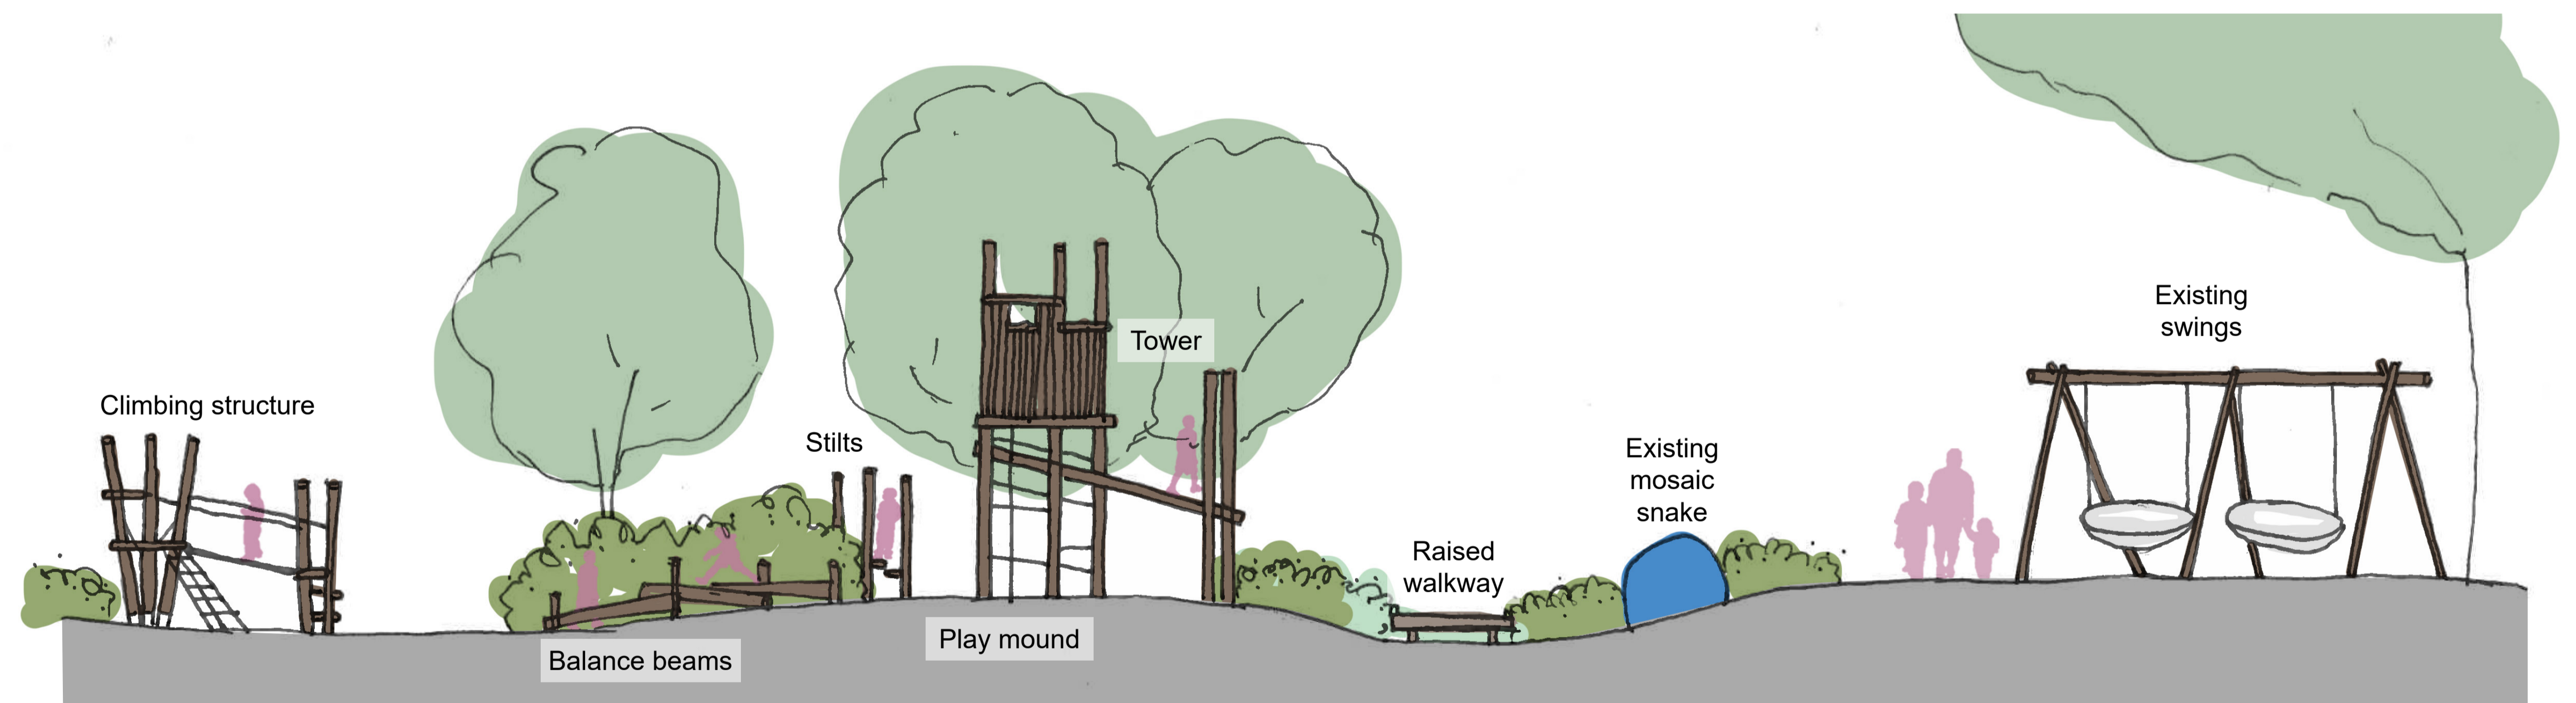

## INITIAL DESIGN PROPOSAL

Hexagonal swing set potential locations

# ♥ STONEBRIDGE GARDENS PLAYGROUND

Section plan

Section A - AA

Section B - BB

Log balance beams

Stepping log trail

Sand table

Wide slide integrated into mound

Tower and slide: Junior

Climbing structure: Infant

Log balance beam