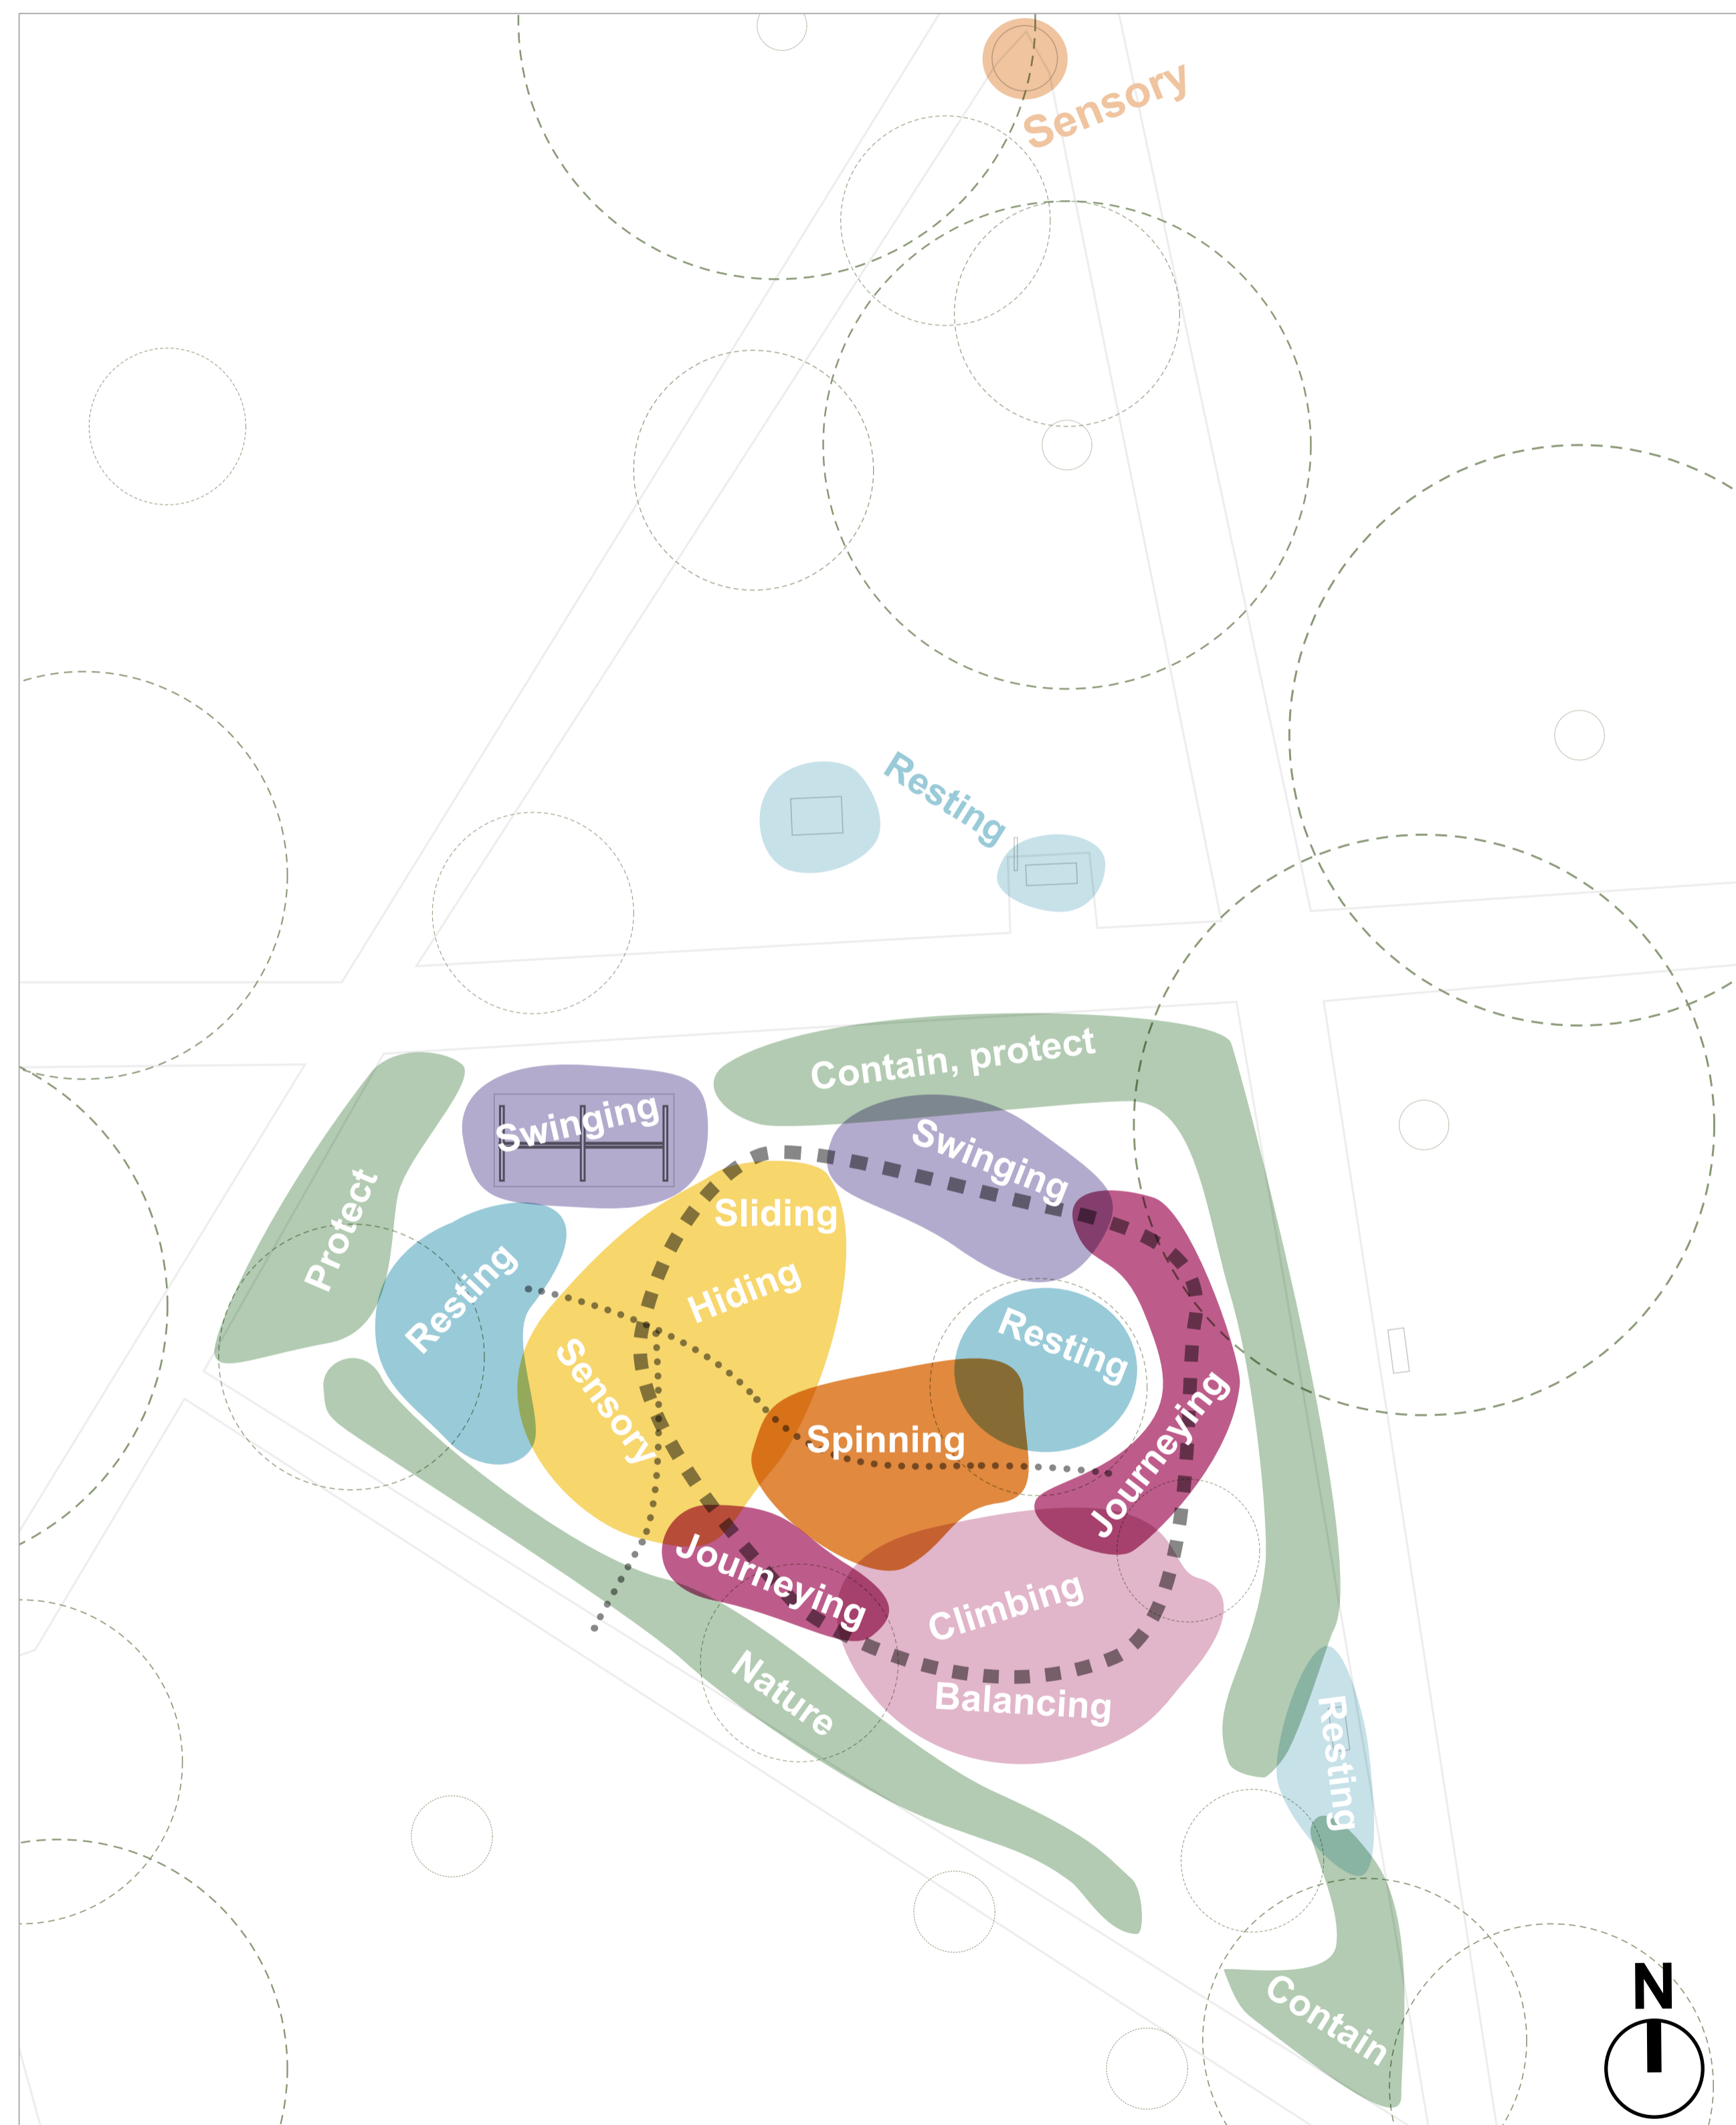

# ♥ WELL STREET COMMON PLAYGROUND

## CONCEPTS & APPROACH

Mystical, mythical, mysterious

Playful circular, spinning & twisting movement

# WELL STREET COMMON PLAYGROUND

# ♥ WELL STREET COMMON PLAYGROUND

Large rotating disc

Play tunnel through mound

Slide - incorporated into mound

Timber log and net climbing frame

Natural play logs

Playable boulders to form stone circle

Balance swing steps