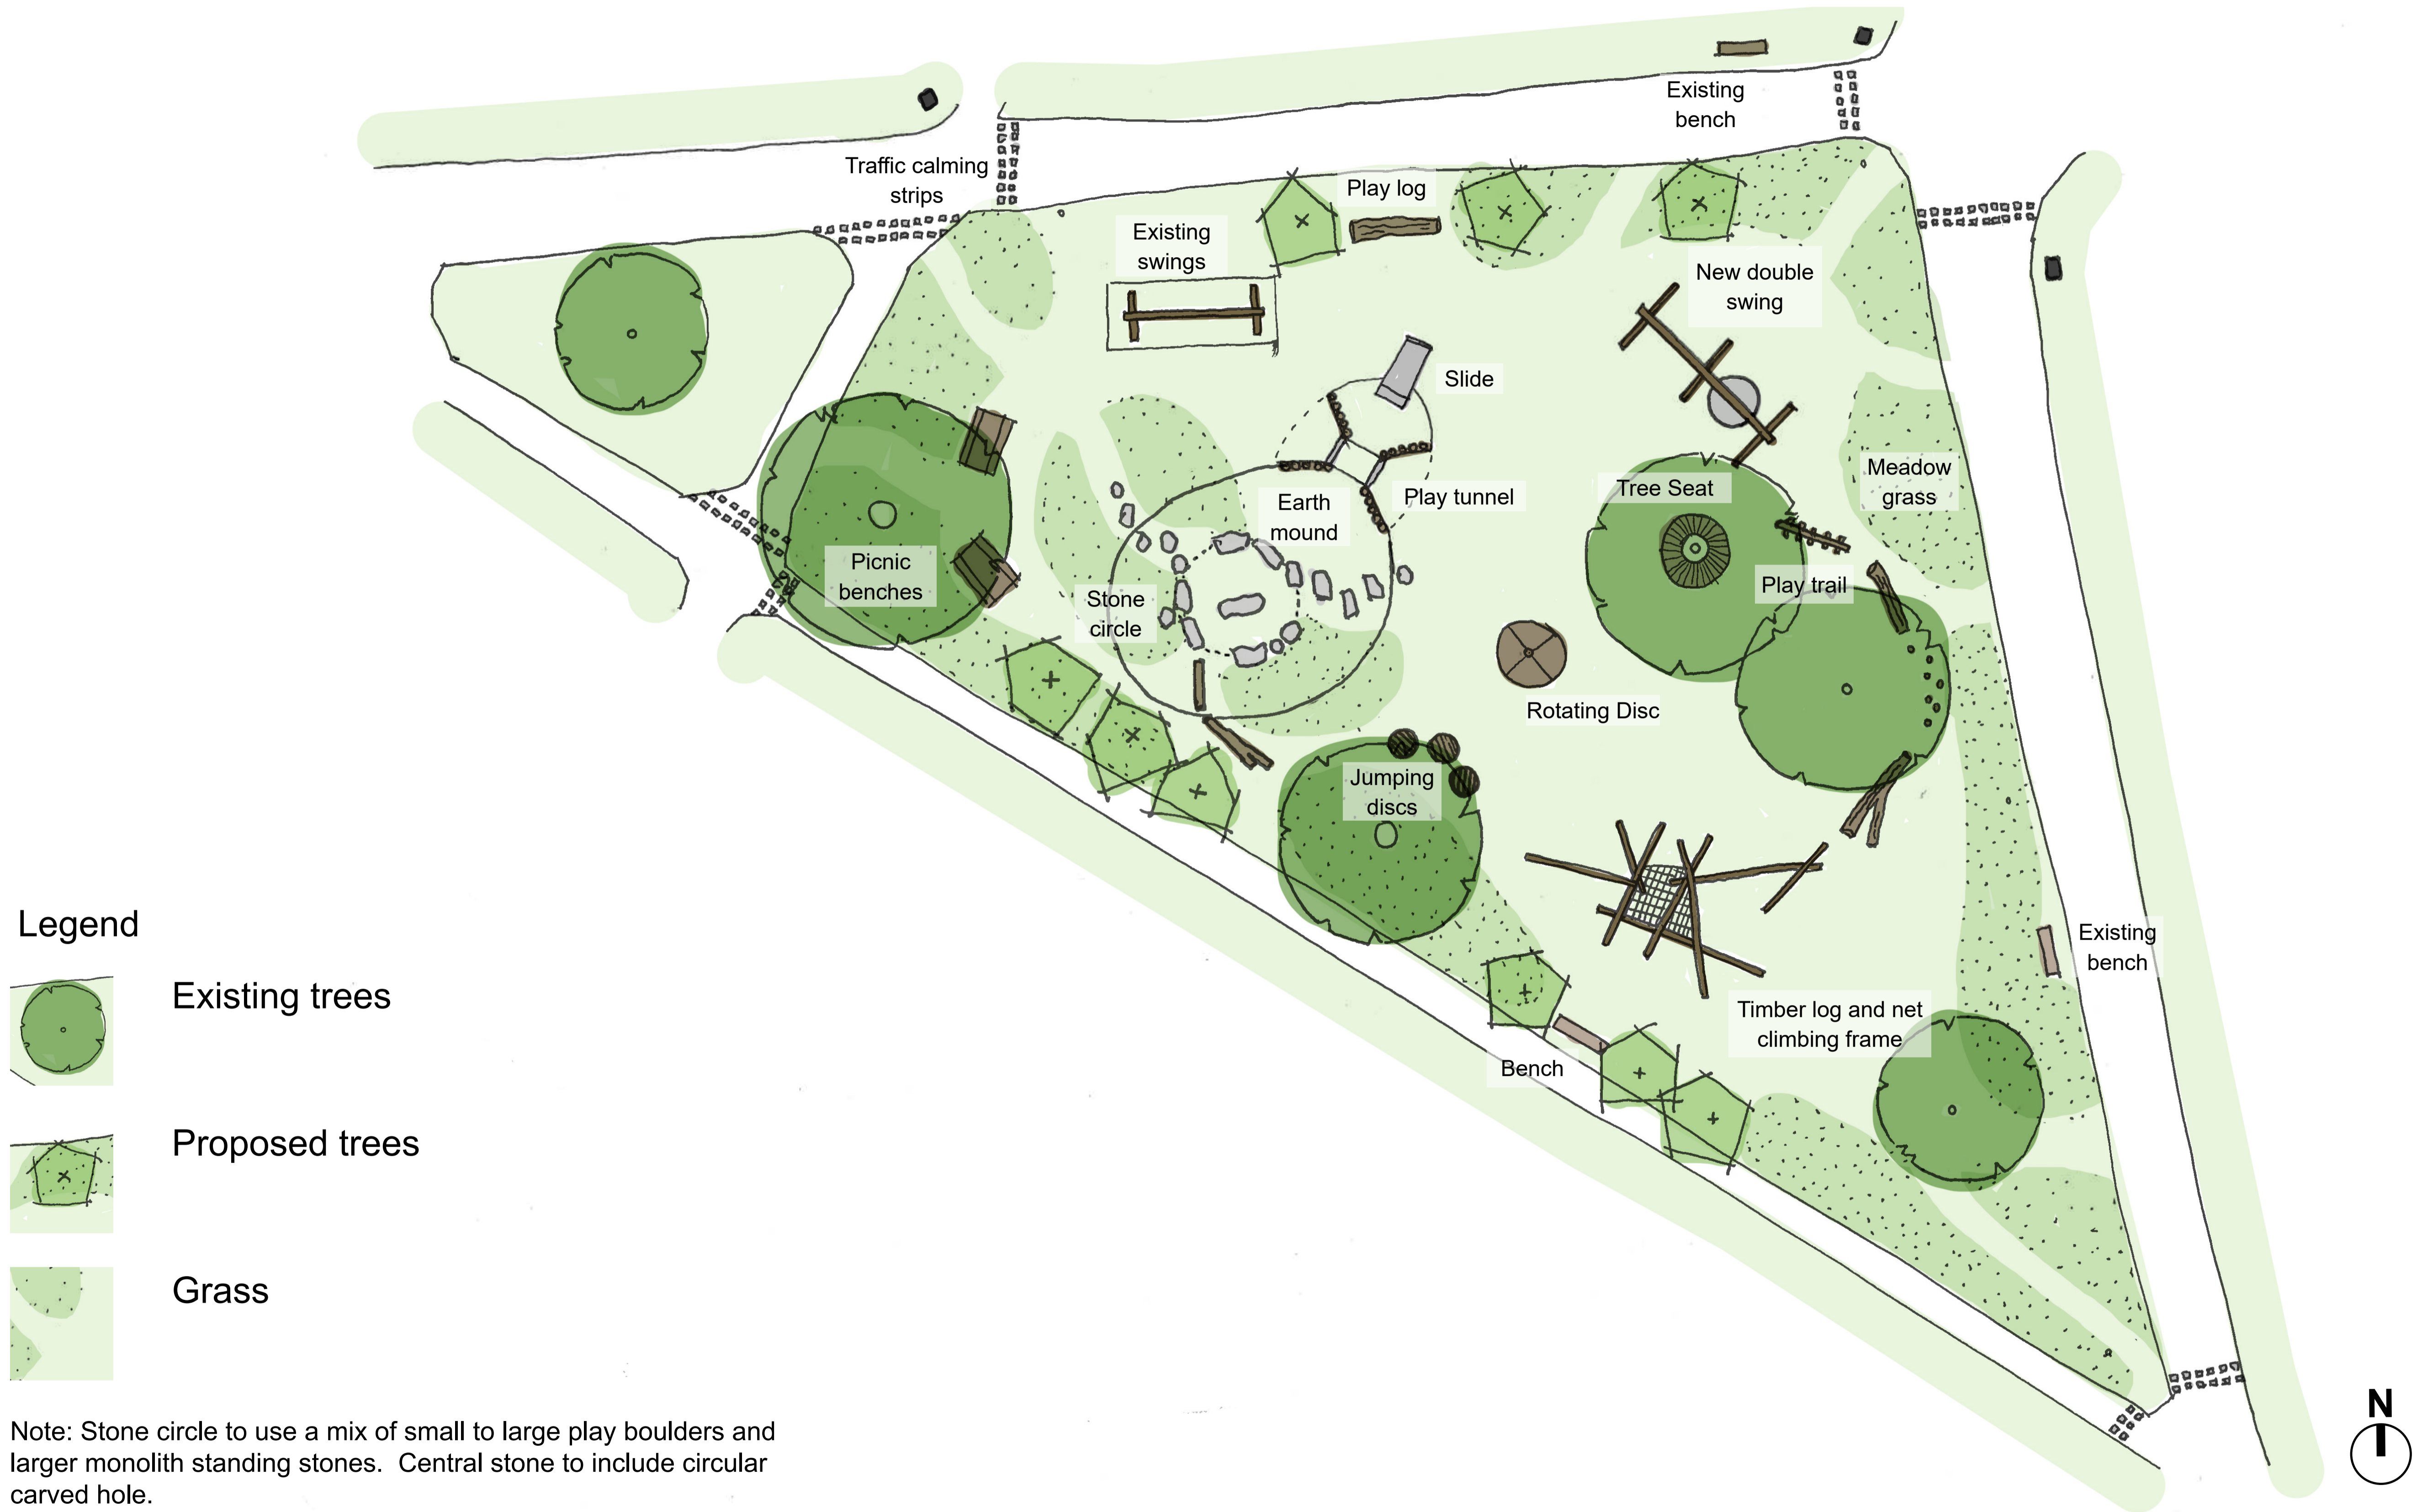

# ♥ WELL STREET COMMON PLAYGROUND

## CONCEPTS & APPROACH

Mystical, mythical, mysterious

Playful circular, spinning & twisting movement

# WELL STREET COMMON PLAYGROUND

# ♥ WELL STREET COMMON PLAYGROUND

Large rotating disc

Play tunnel through mound

Slide - incorporated into mound

Timber log and net climbing frame

Natural play logs

Playable boulders to form stone circle

Balance swing steps