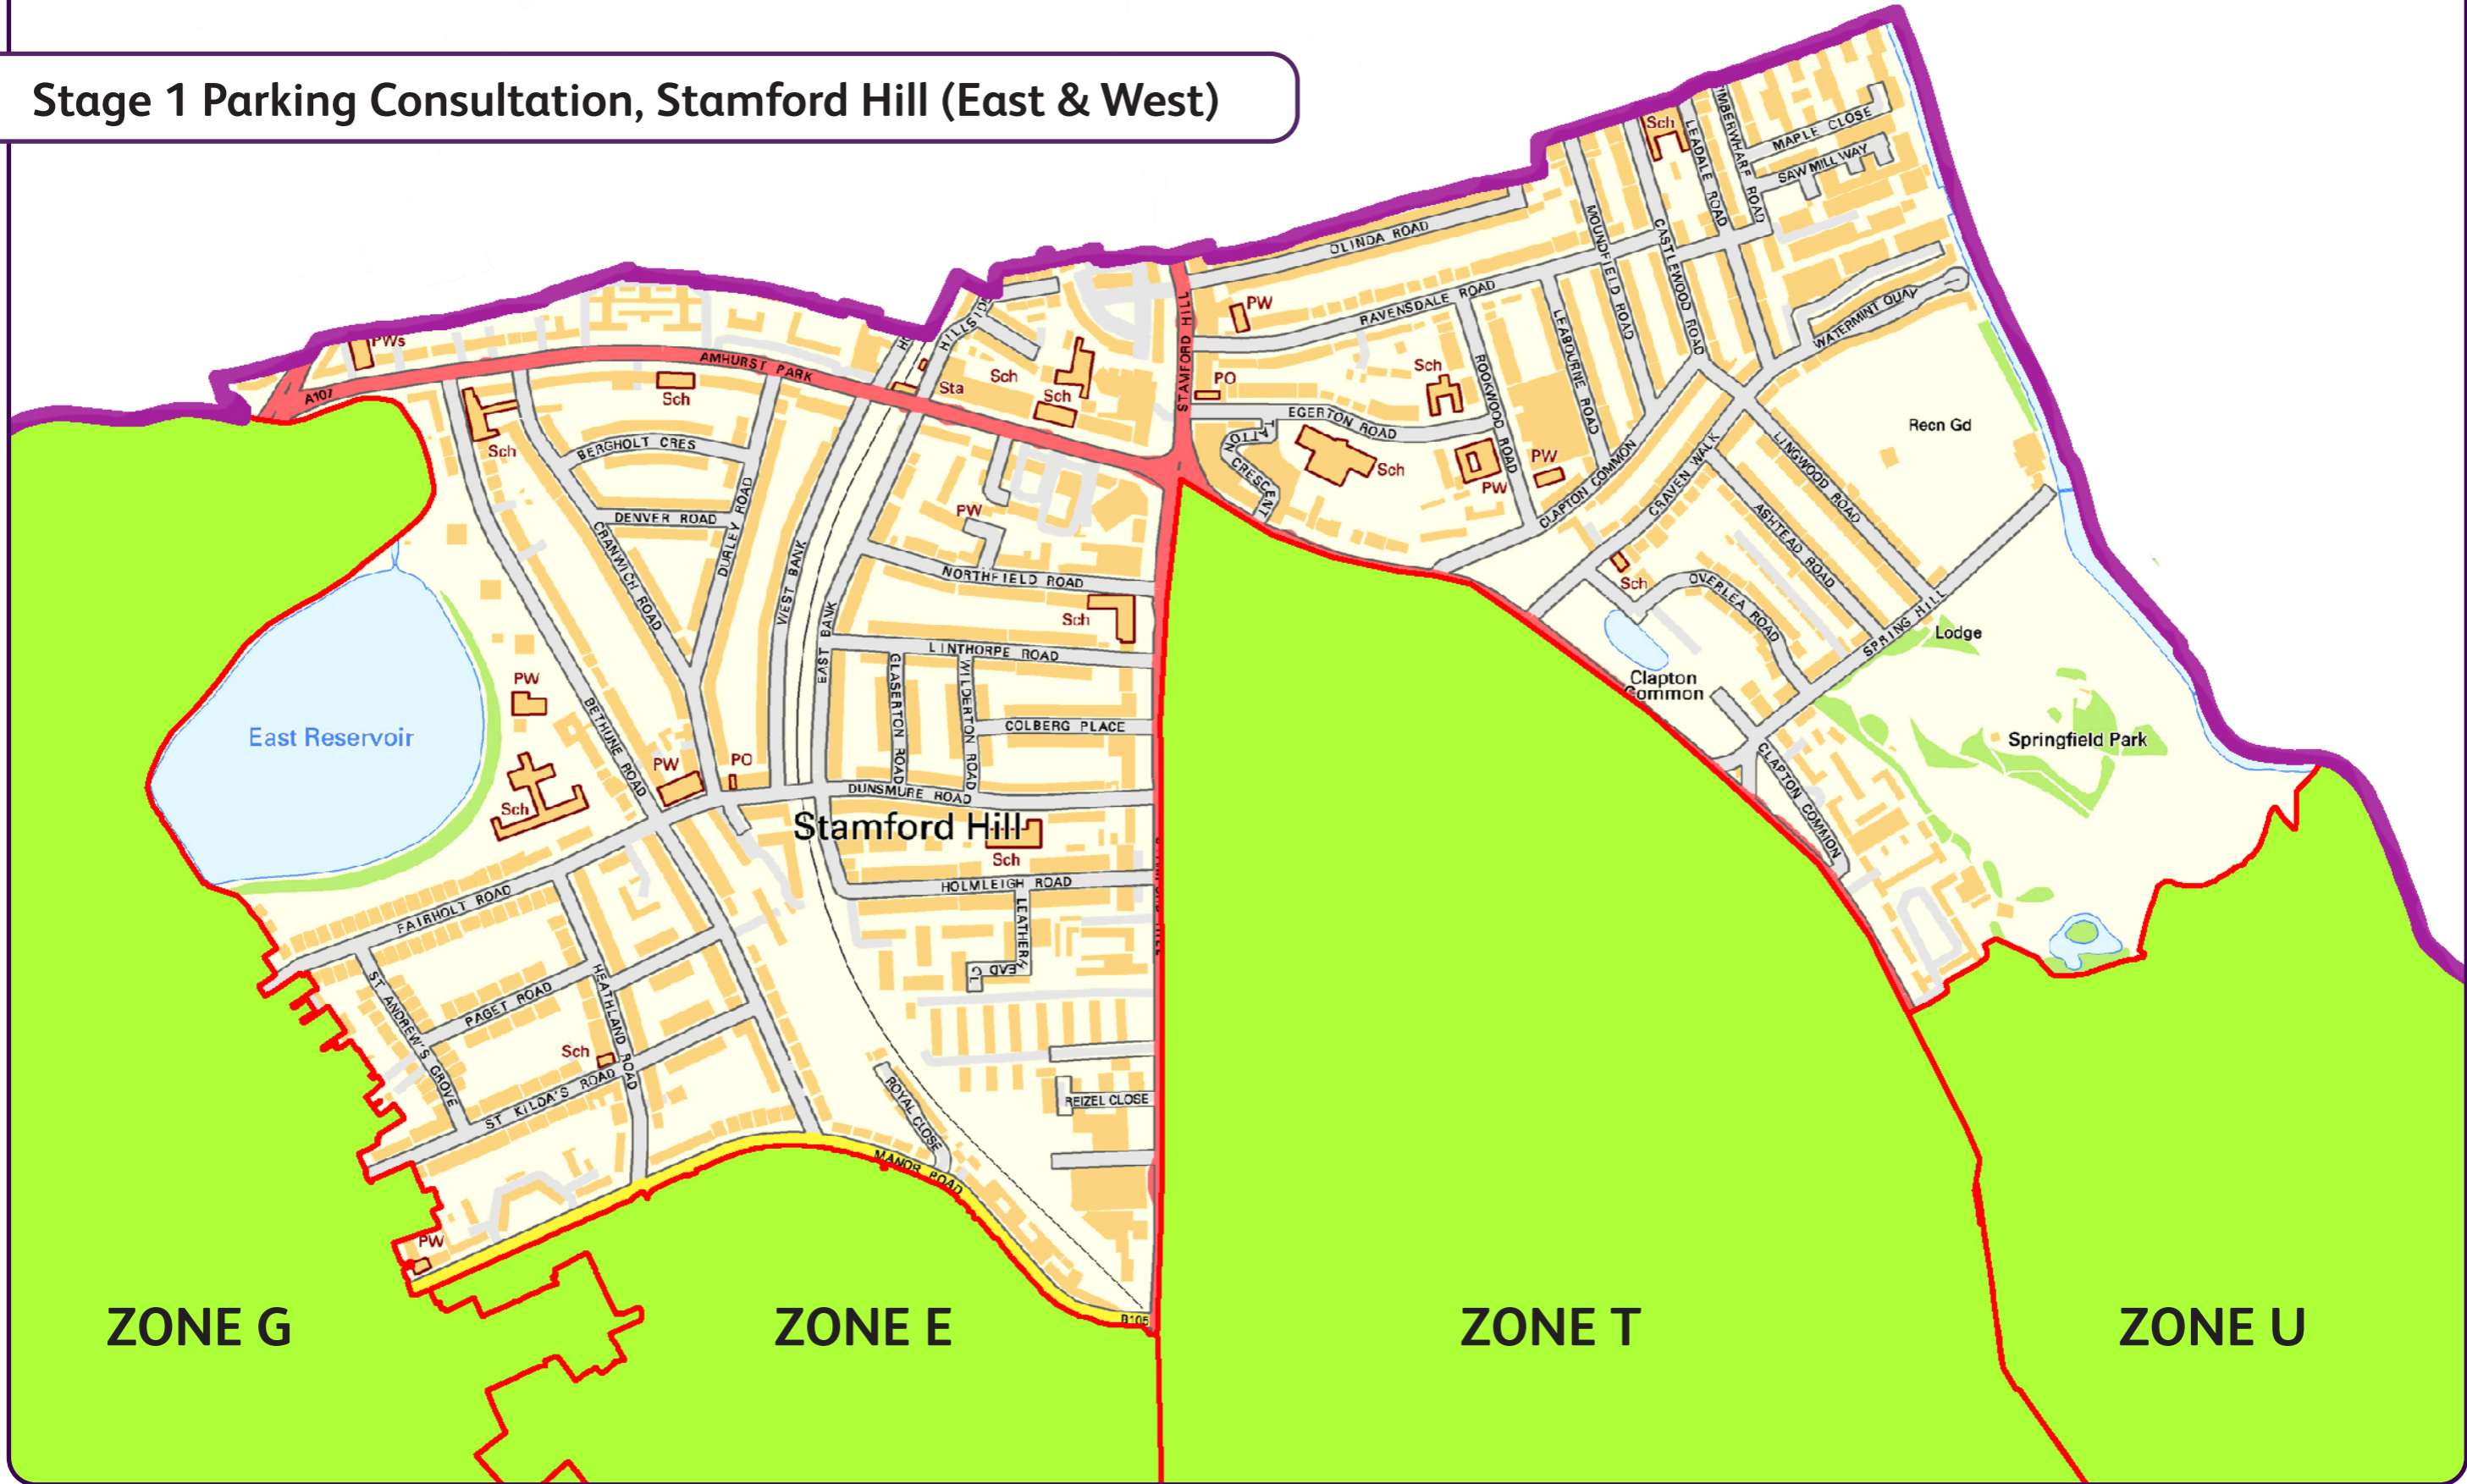

Stage 1 Parking Consultation, Stamford Hill (East & West)

HD512967