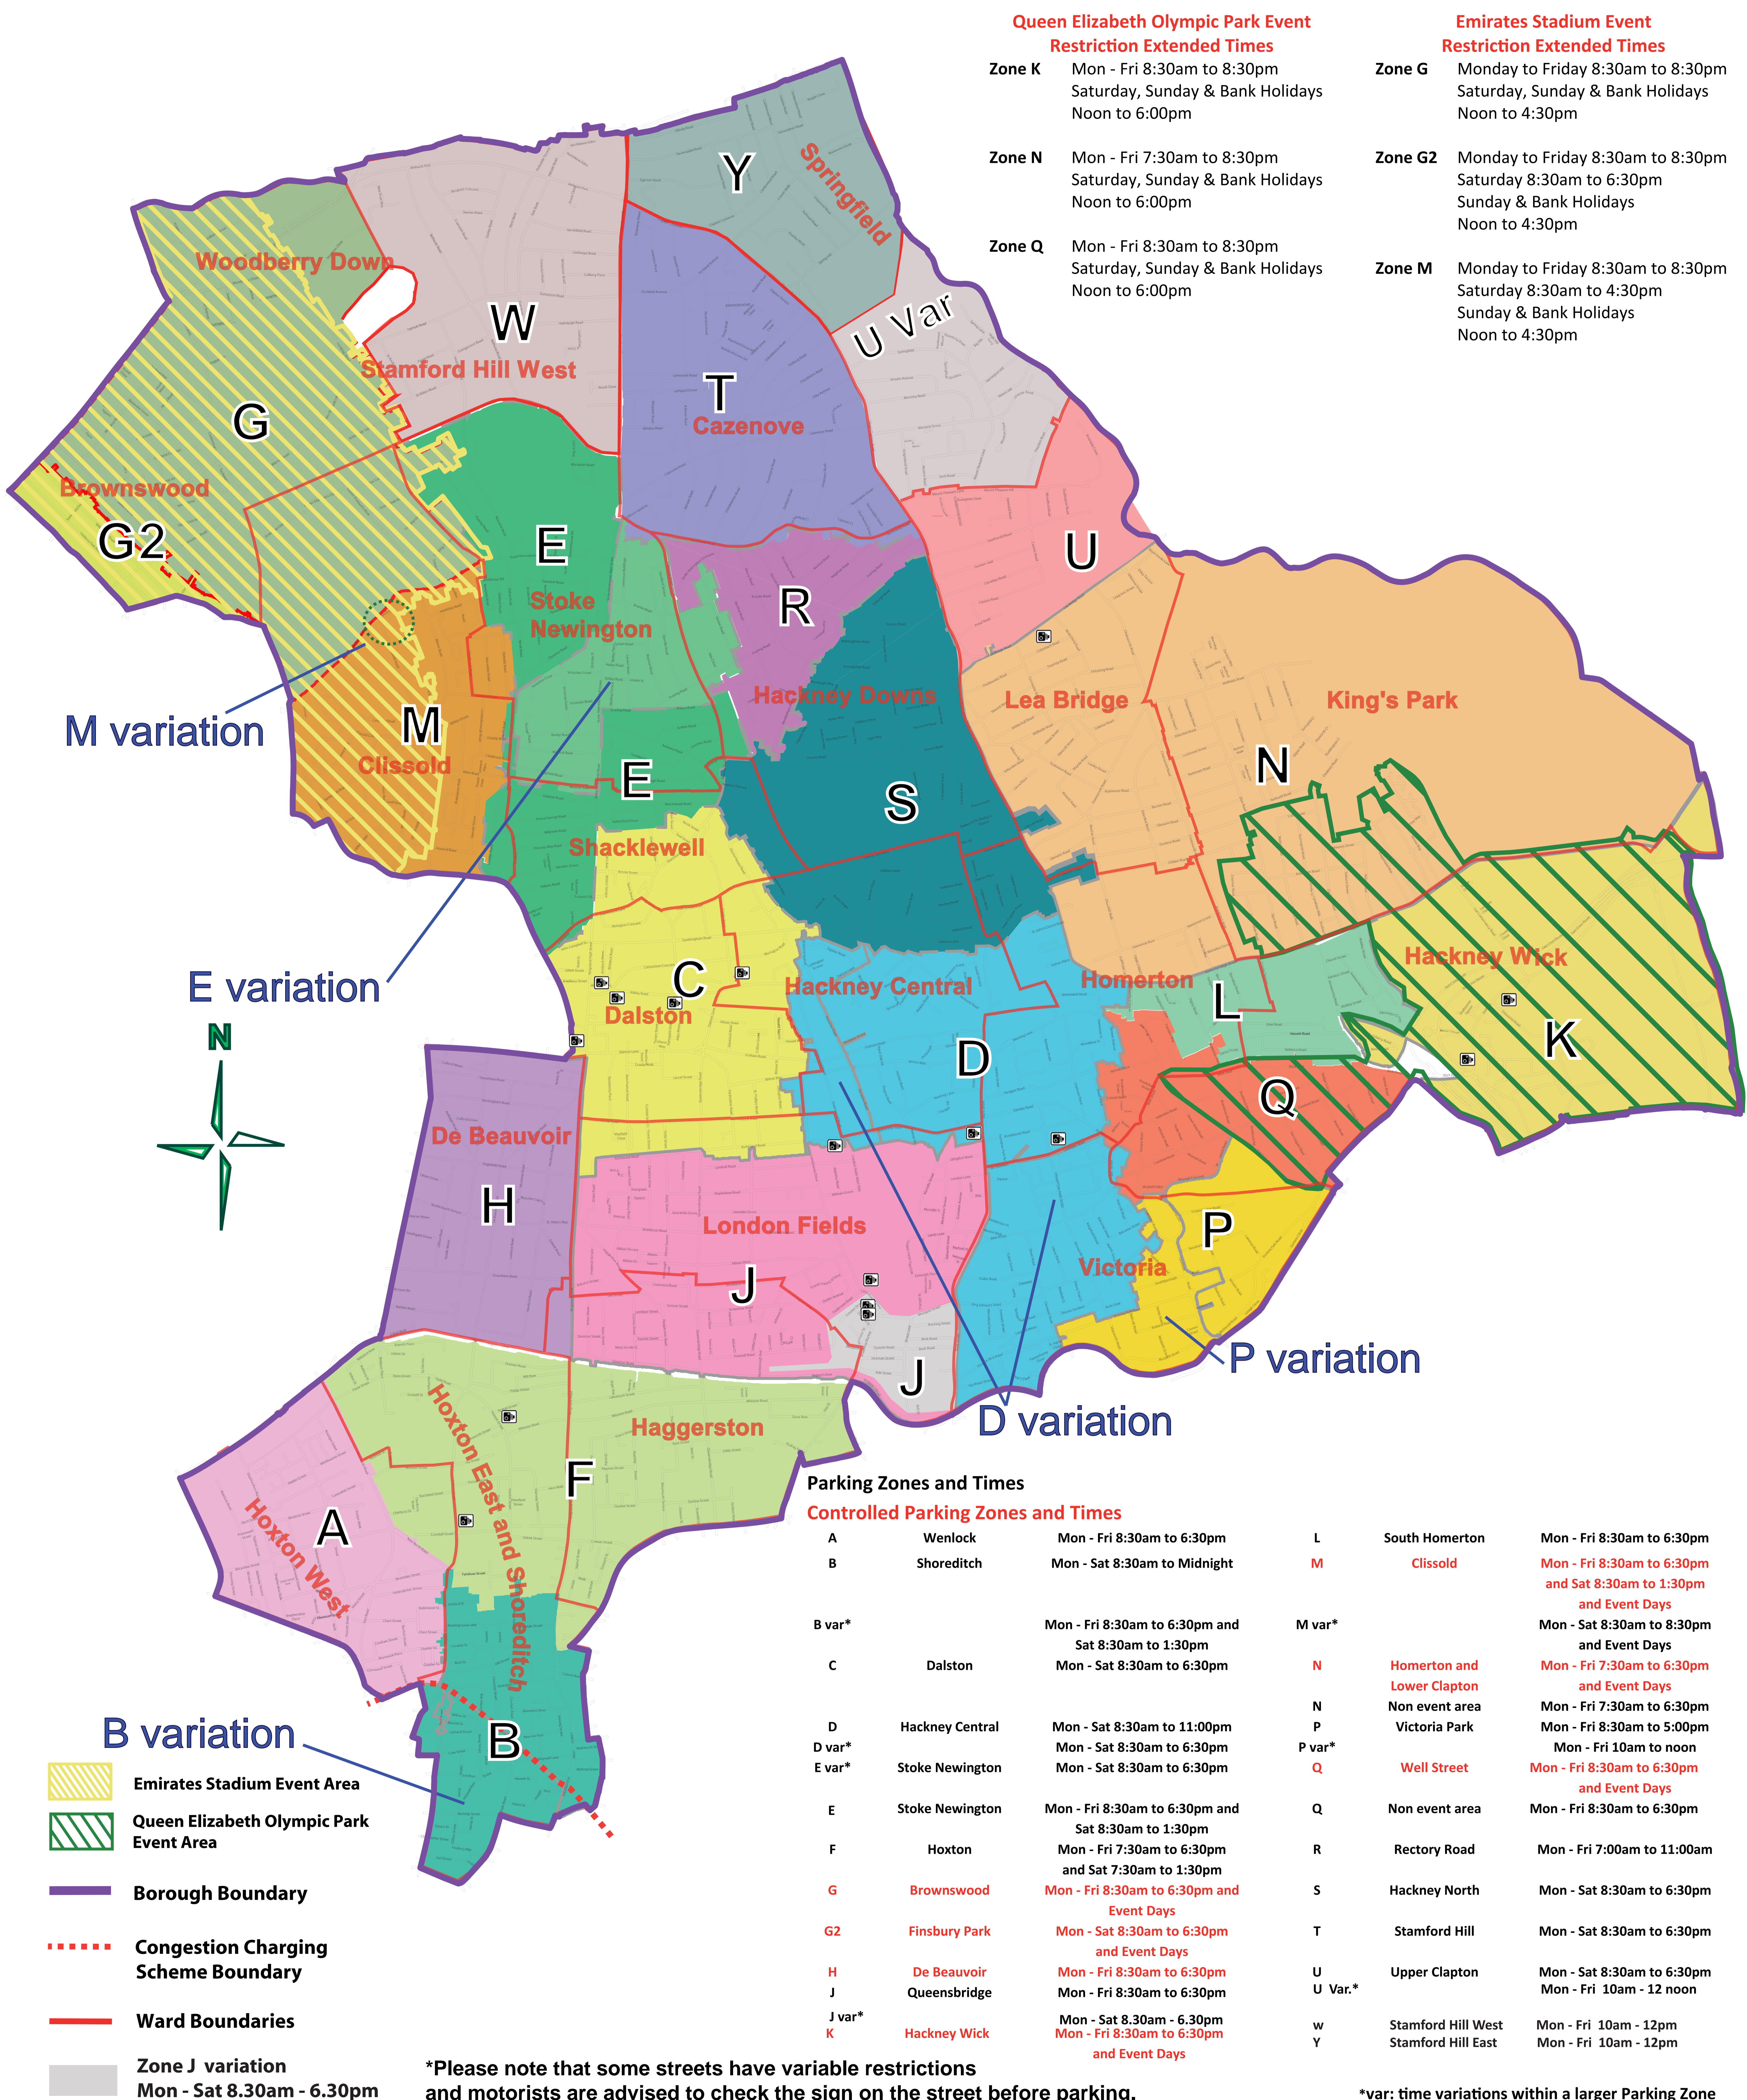

PARKING ZONES

Queen Elizabeth Olympic Park Event Restriction Extended Times

- Zone K** Mon - Fri 8:30am to 8:30pm
Saturday, Sunday & Bank Holidays
Noon to 6:00pm
- Zone N** Mon - Fri 7:30am to 8:30pm
Saturday, Sunday & Bank Holidays
Noon to 6:00pm
- Zone Q** Mon - Fri 8:30am to 8:30pm
Saturday, Sunday & Bank Holidays
Noon to 6:00pm

Emirates Stadium Event Restriction Extended Times

- Zone G** Monday to Friday 8:30am to 8:30pm
Saturday, Sunday & Bank Holidays
Noon to 4:30pm
- Zone G2** Monday to Friday 8:30am to 8:30pm
Saturday 8:30am to 6:30pm
Sunday & Bank Holidays
Noon to 4:30pm
- Zone M** Monday to Friday 8:30am to 8:30pm
Saturday 8:30am to 4:30pm
Sunday & Bank Holidays
Noon to 4:30pm

*Please note that some streets have variable restrictions and motorists are advised to check the sign on the street before parking.

*var: time variations within a larger Parking Zone

Map produced/updated: May 2022