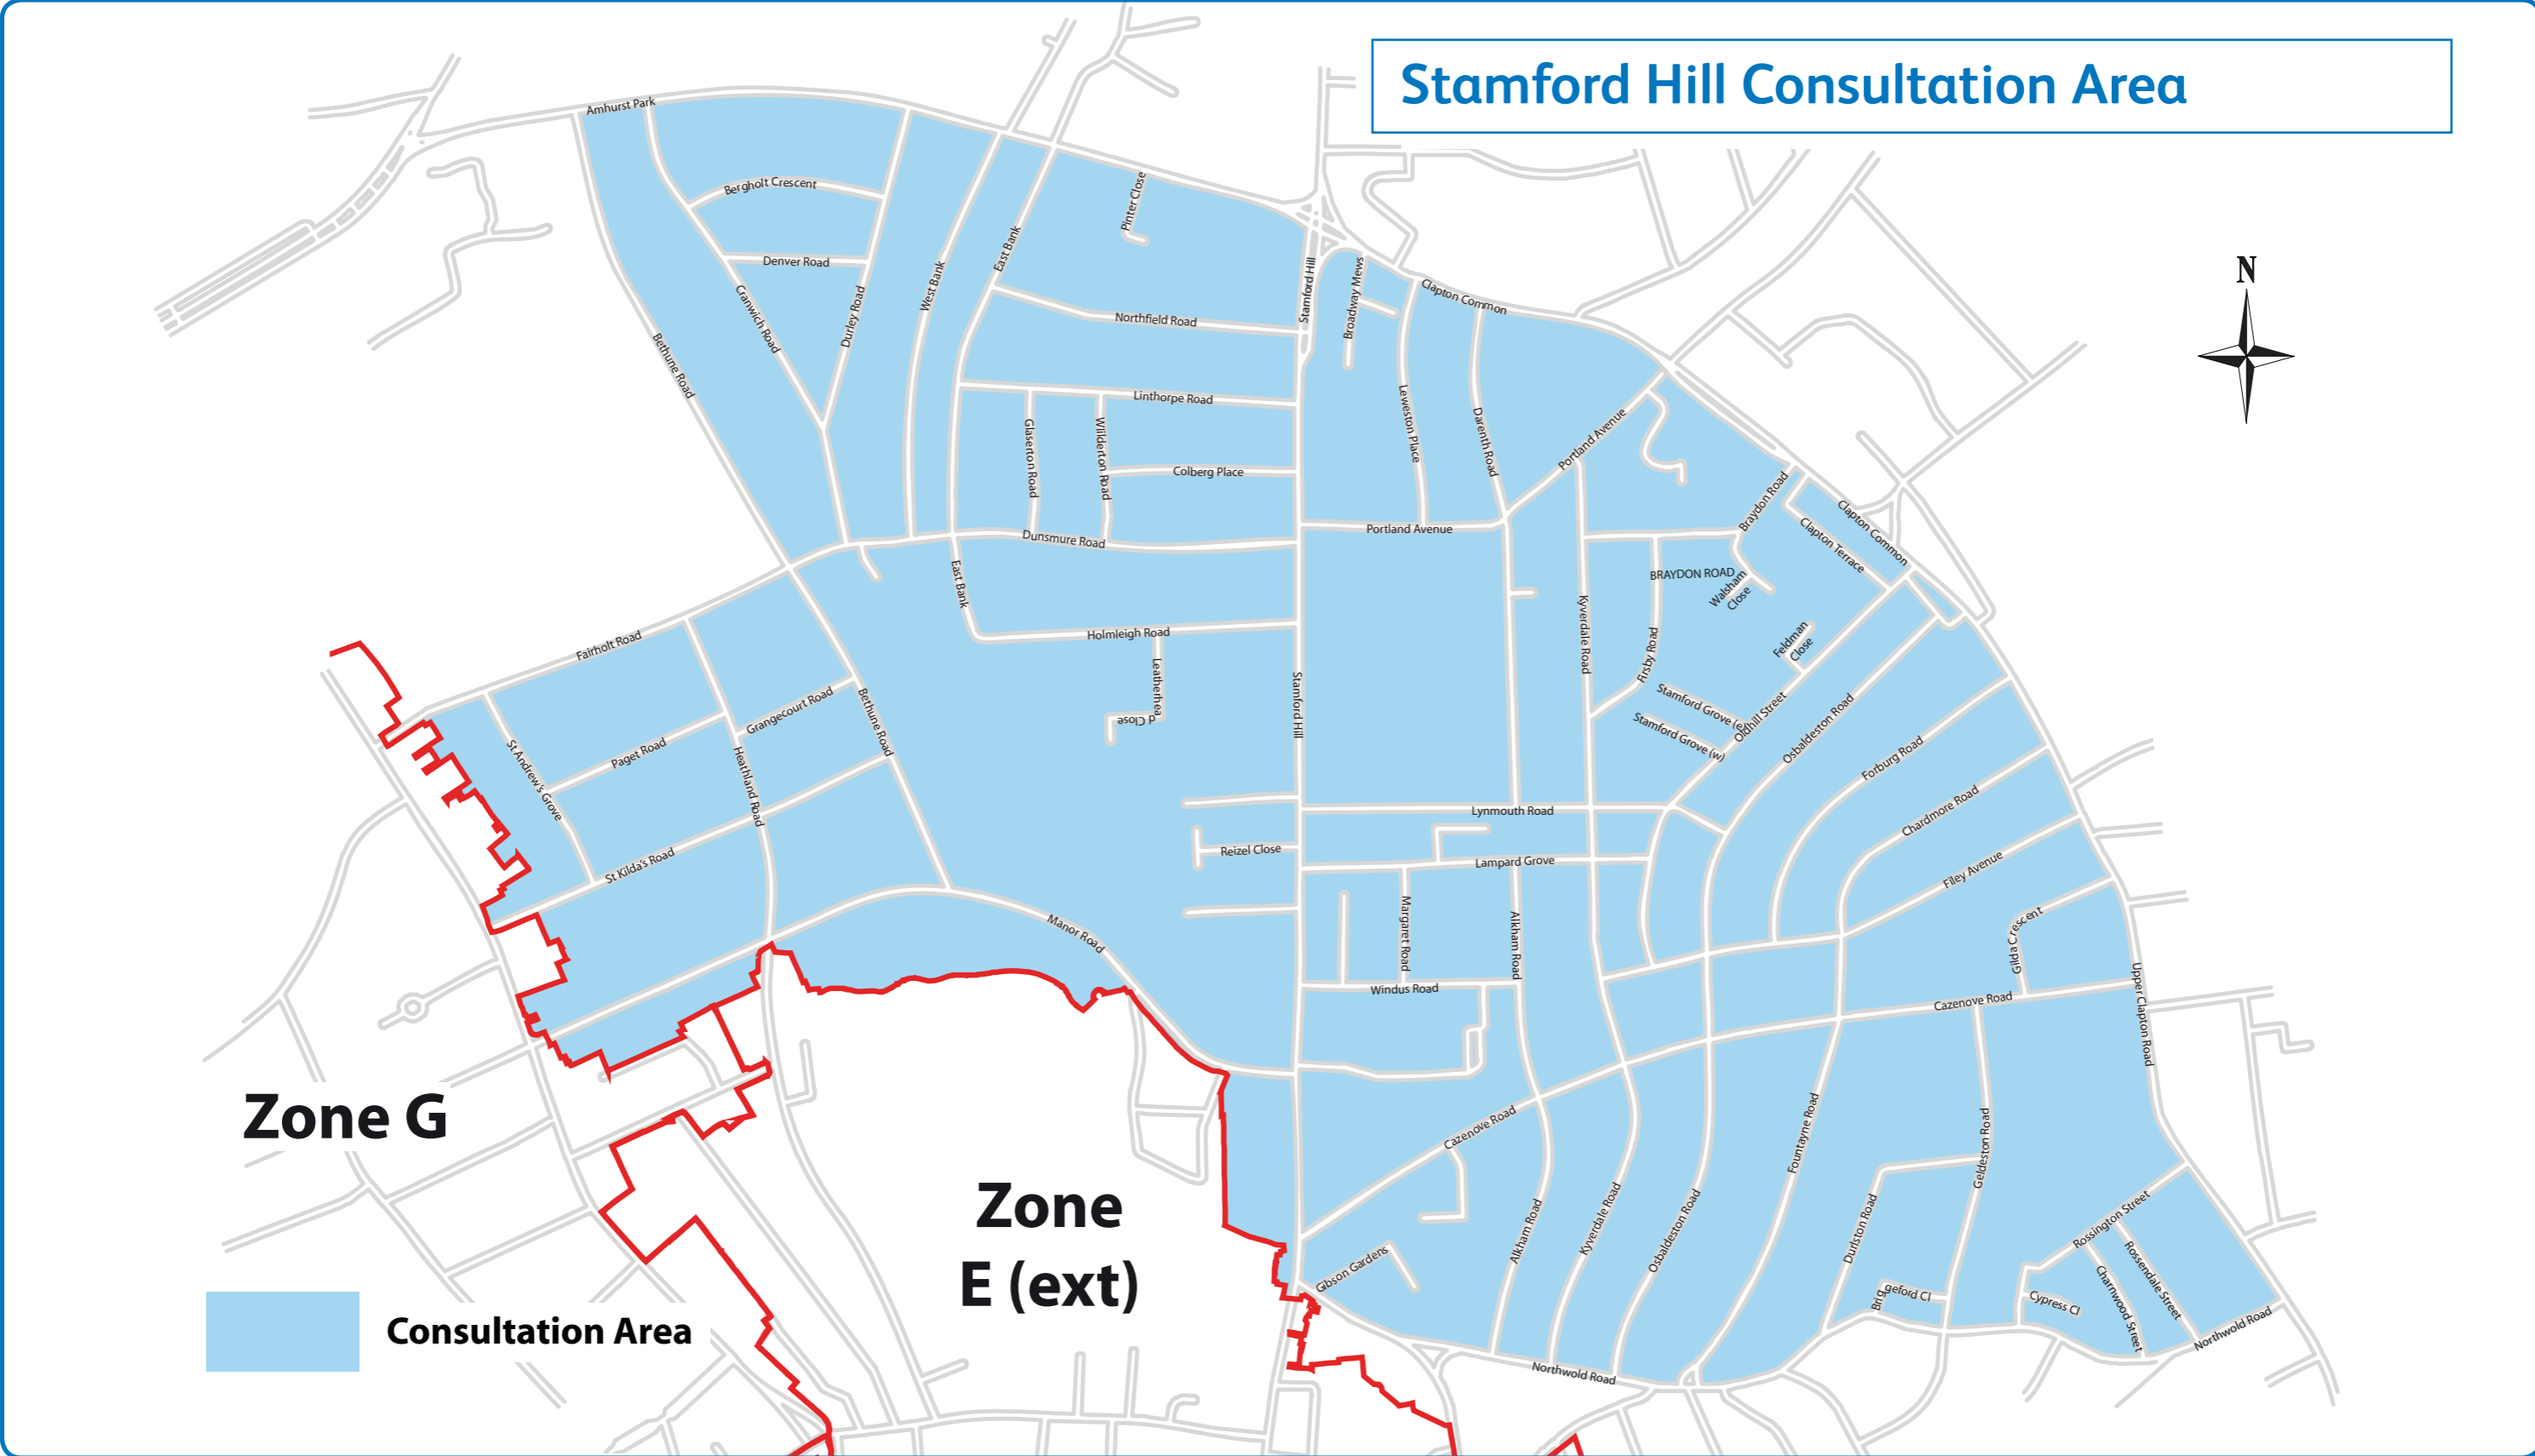

Stamford Hill Consultation Area

Zone G

Zone E (ext)

Consultation Area

This product is based on mapping data licensed from Ordnance Survey with the permission of HMSO © Crown Copyright 2014. All rights reserved. Licence number 100019635. 2015