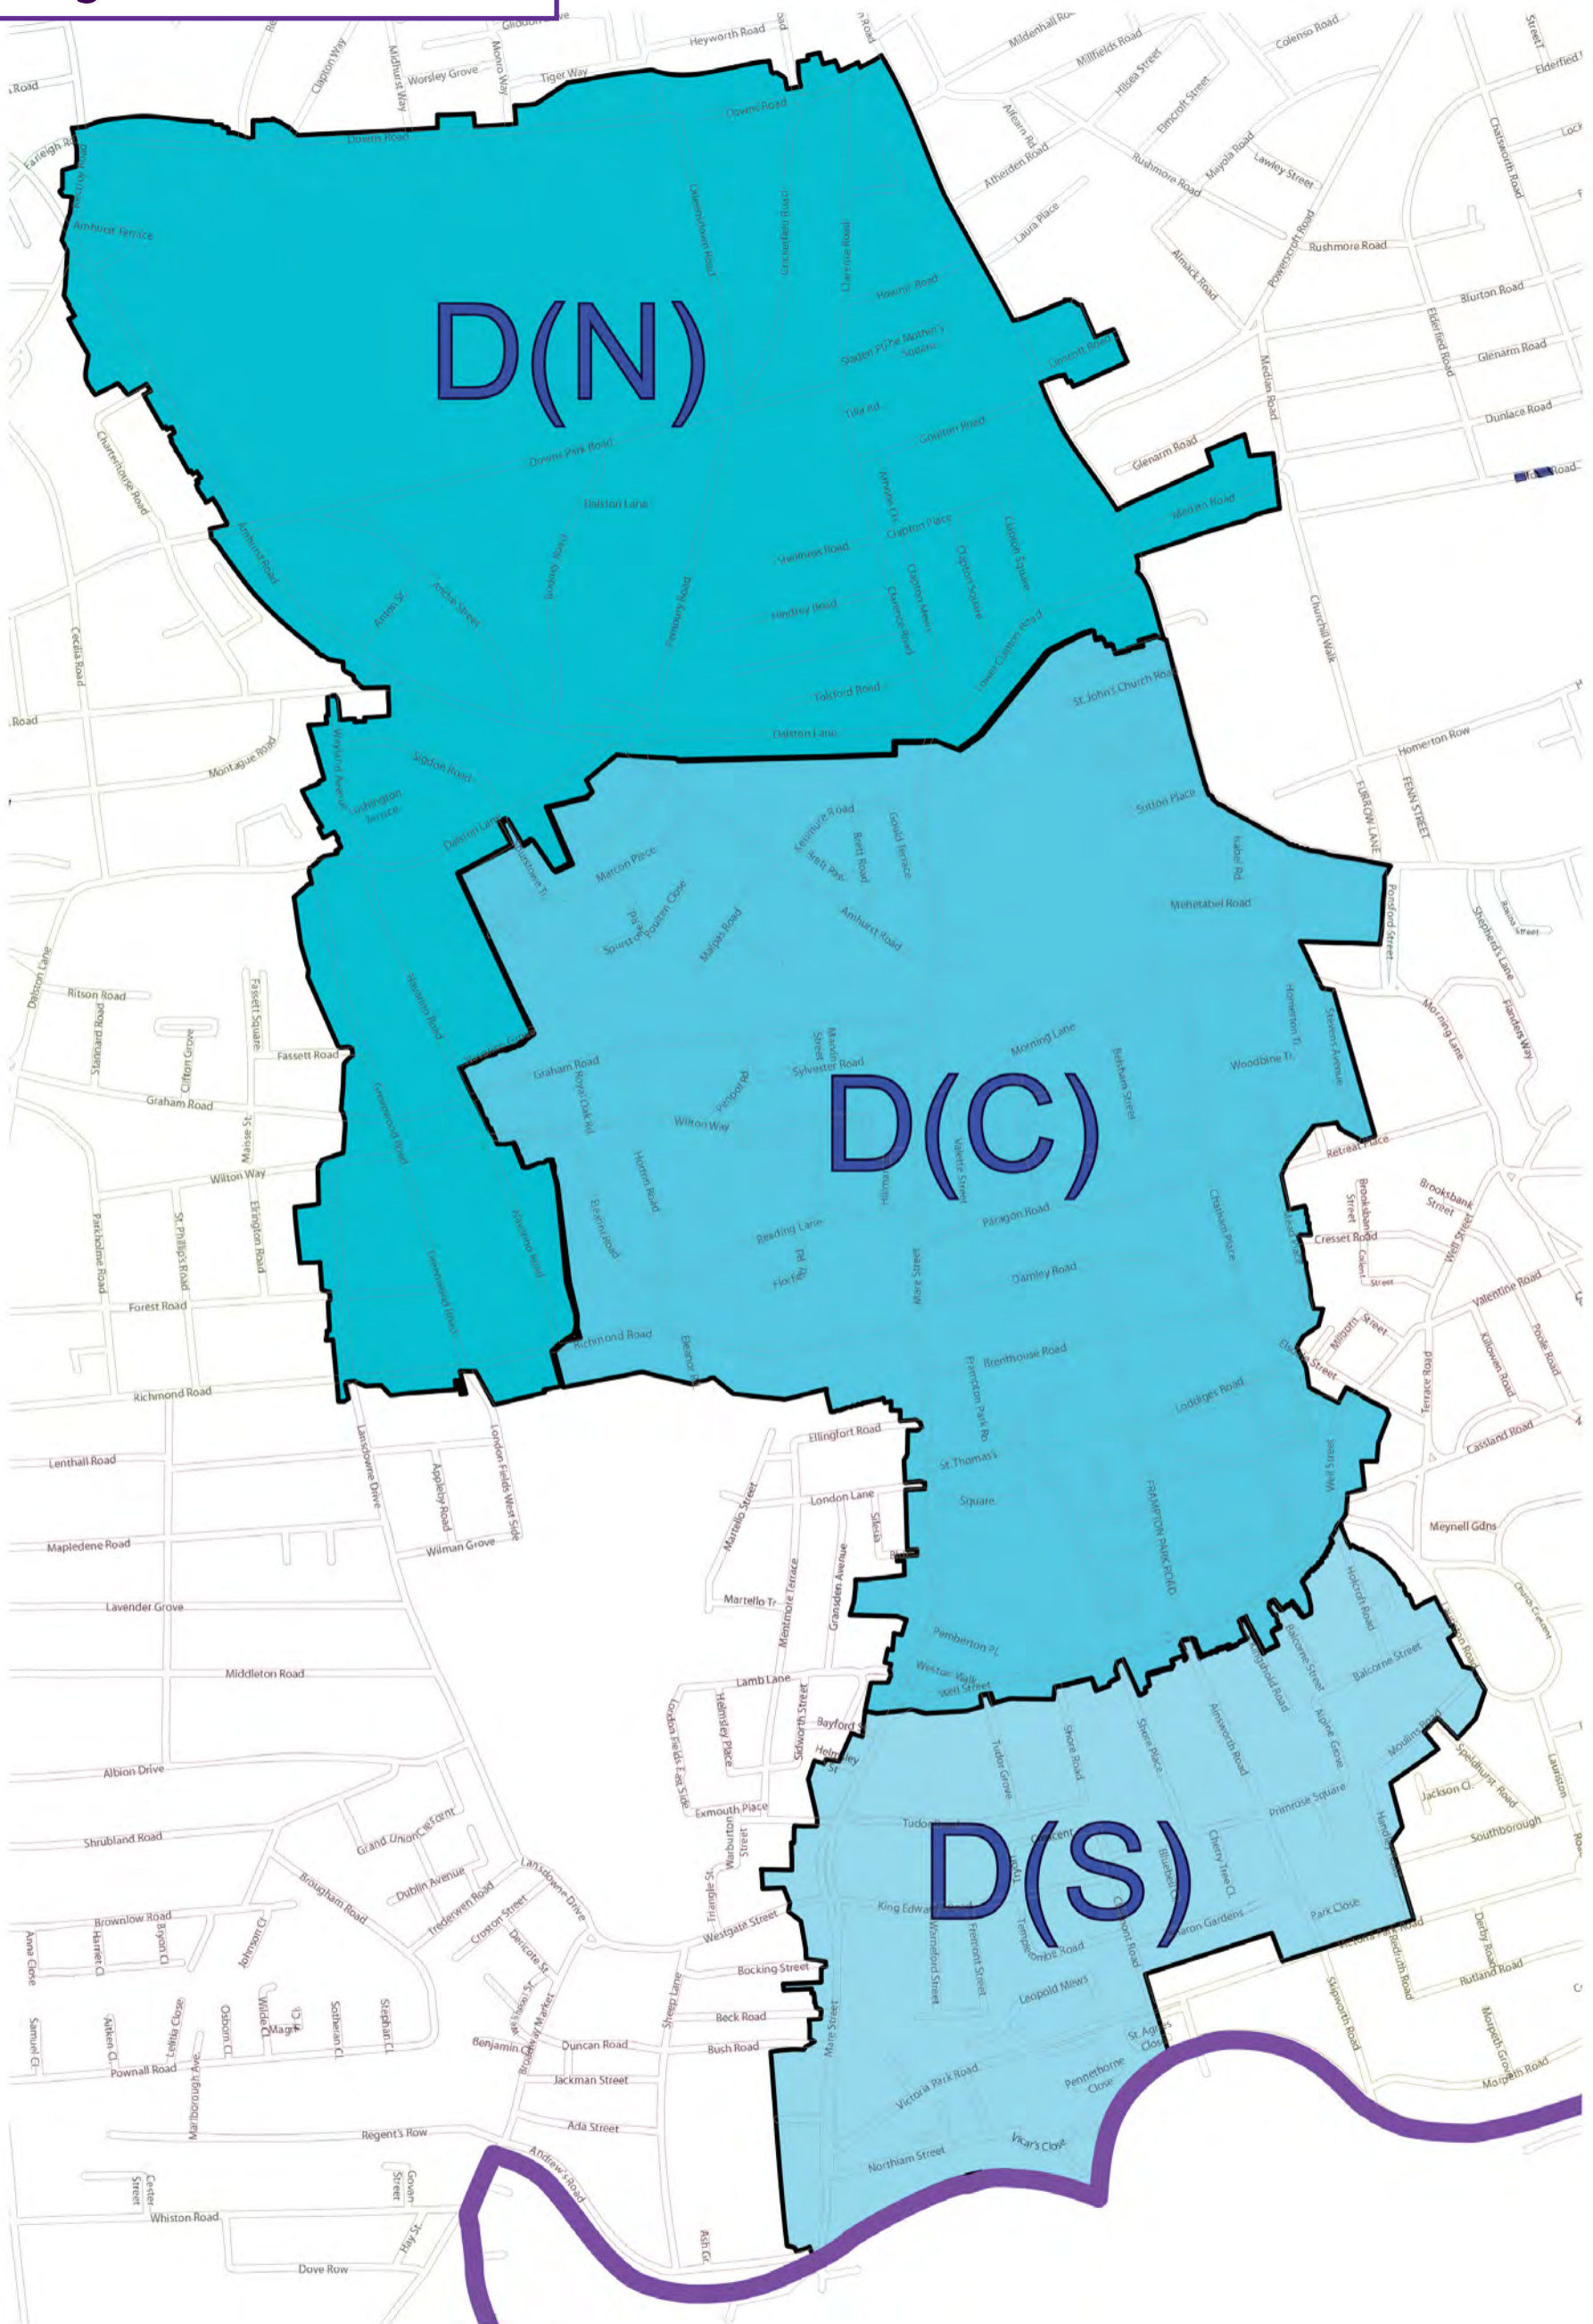

# Parking Zone D current

# Proposed Parking Zone D

Proposed Zone S

Zone N

Zone Q

Zone J

Zone P

- Permit Holders bay
- Resident Permit Holders bay
- Shared Use bay (Permit or 4 hr P&D)
- Pay and Display
- Stevens Avenue/Zone Q PZ boundary change
- Mare Street/Zone J PZ boundary change