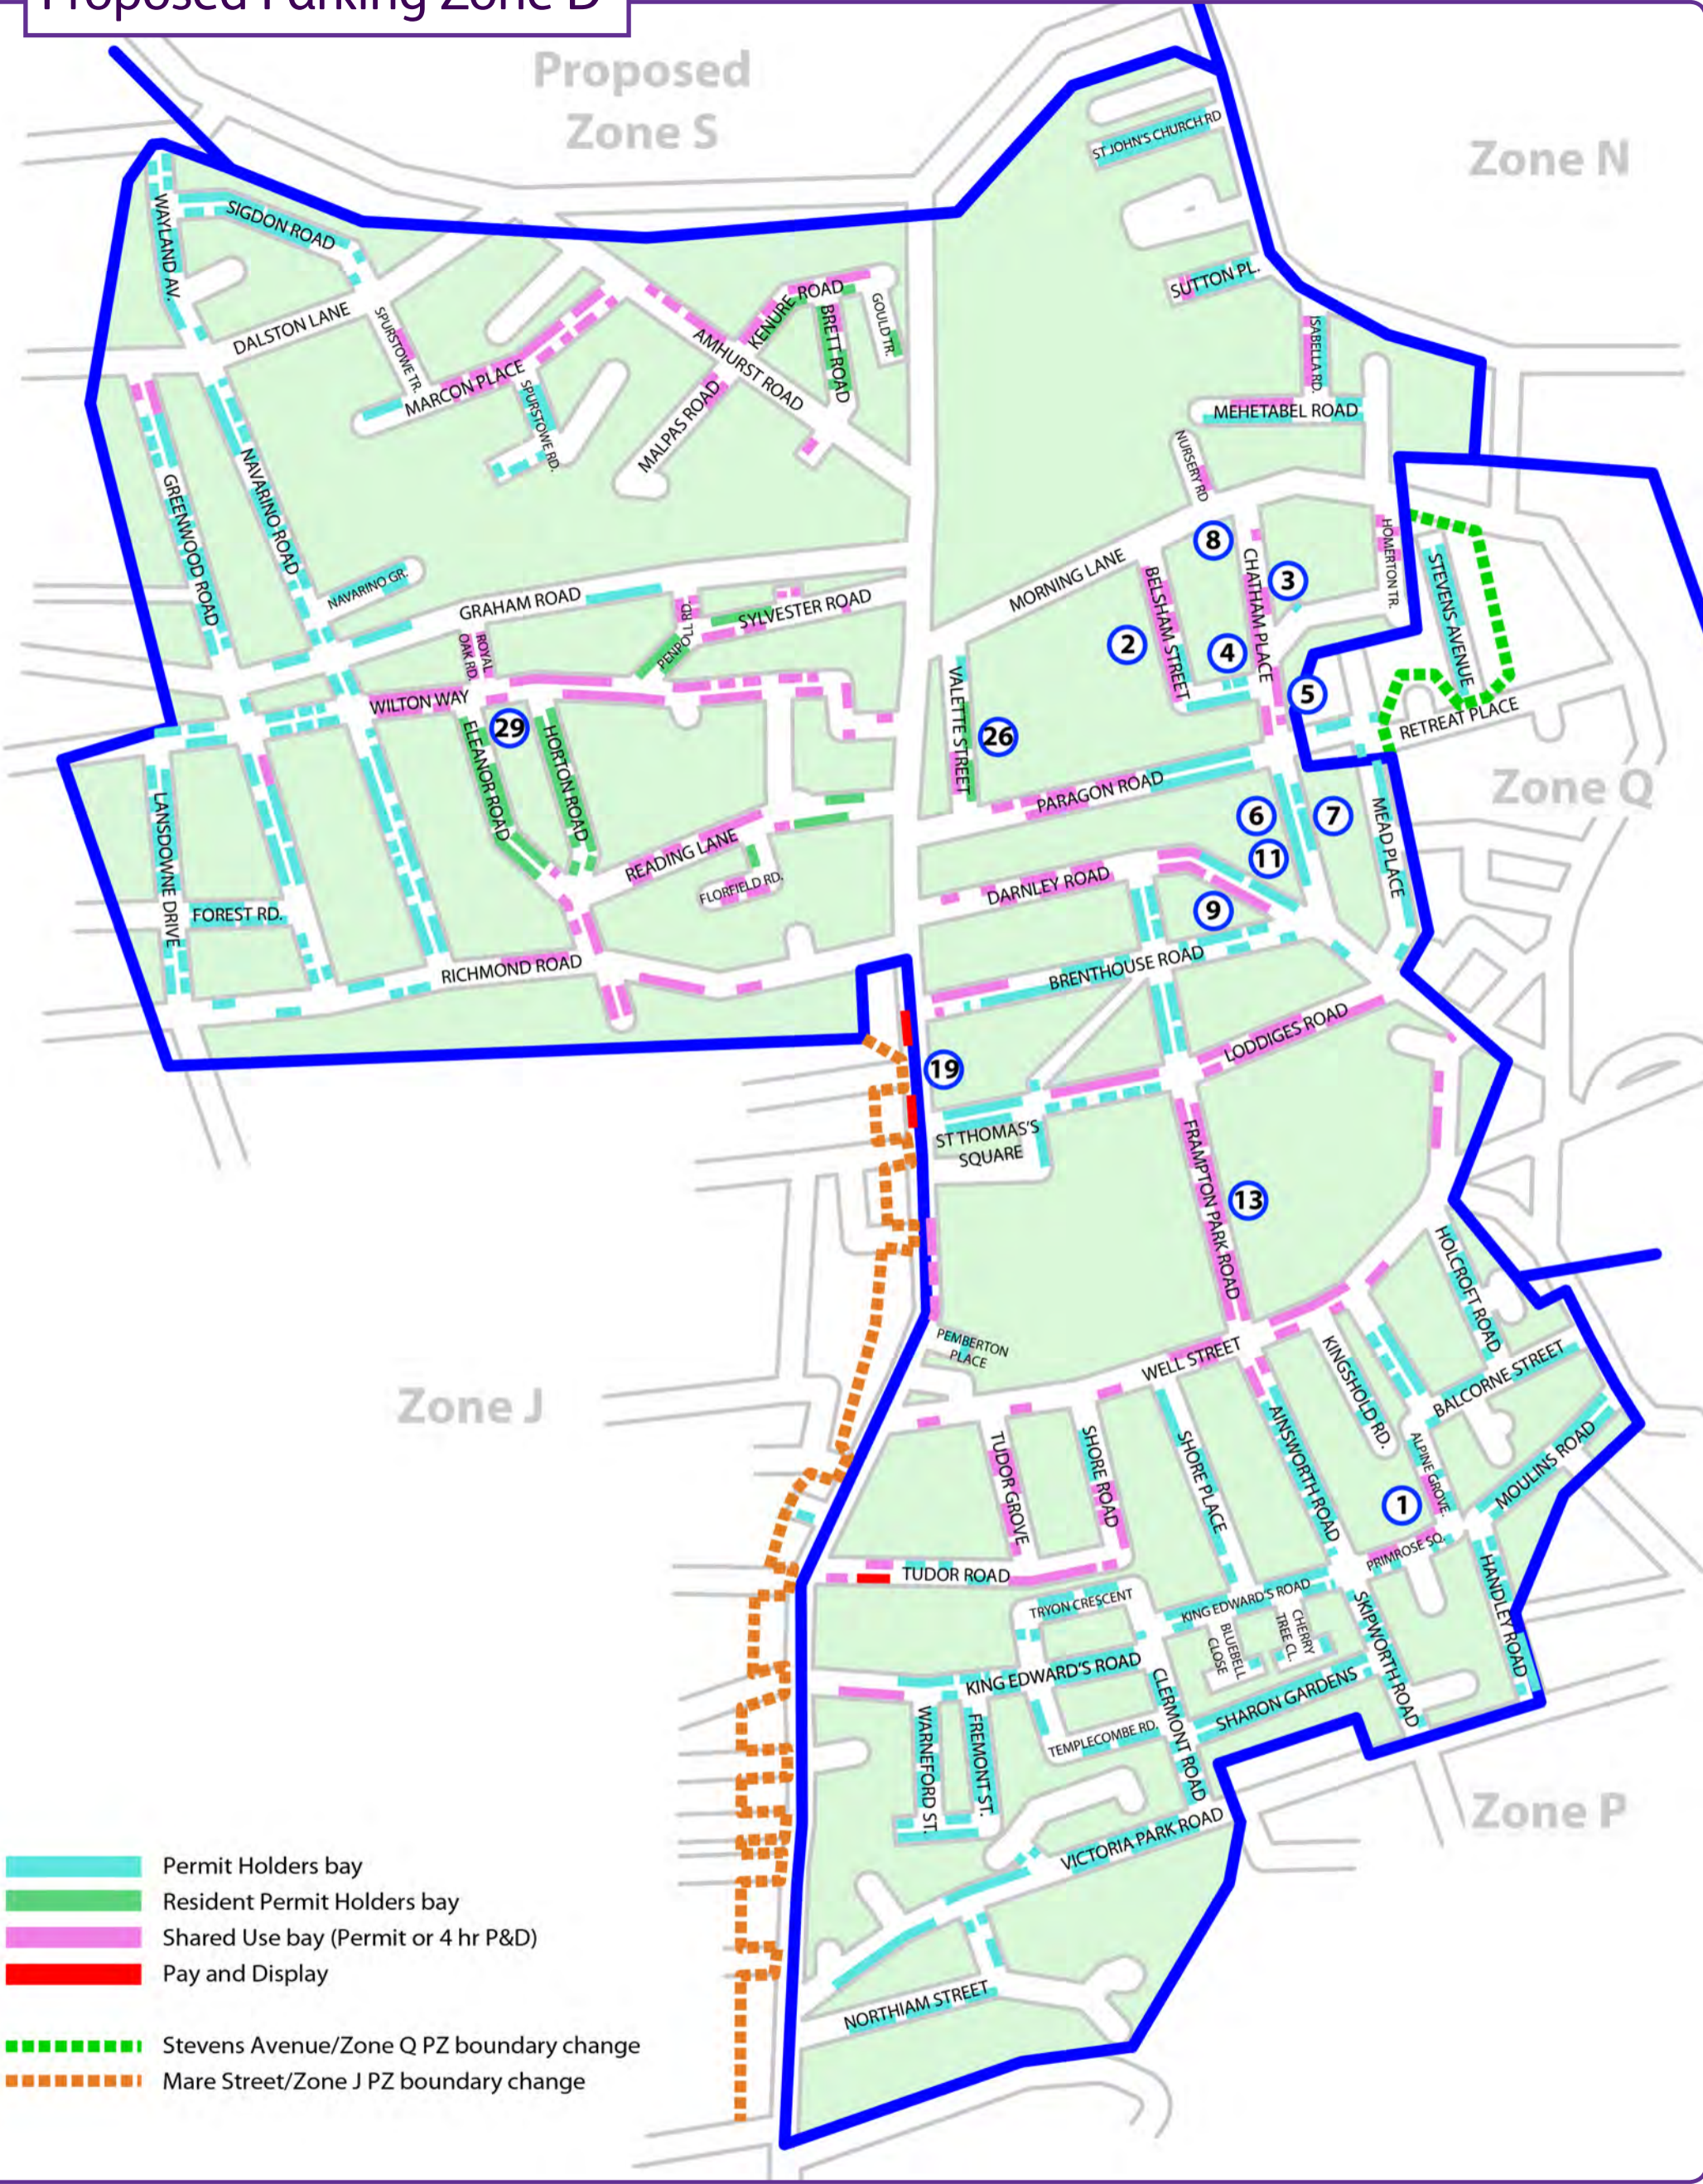

# Parking Zone D current

# Proposed Parking Zone D

Proposed Zone S

Zone N

Zone Q

Zone J

Zone P

- Permit Holders bay
- Resident Permit Holders bay
- Shared Use bay (Permit or 4 hr P&D)
- Pay and Display
- Stevens Avenue/Zone Q PZ boundary change
- Mare Street/Zone J PZ boundary change