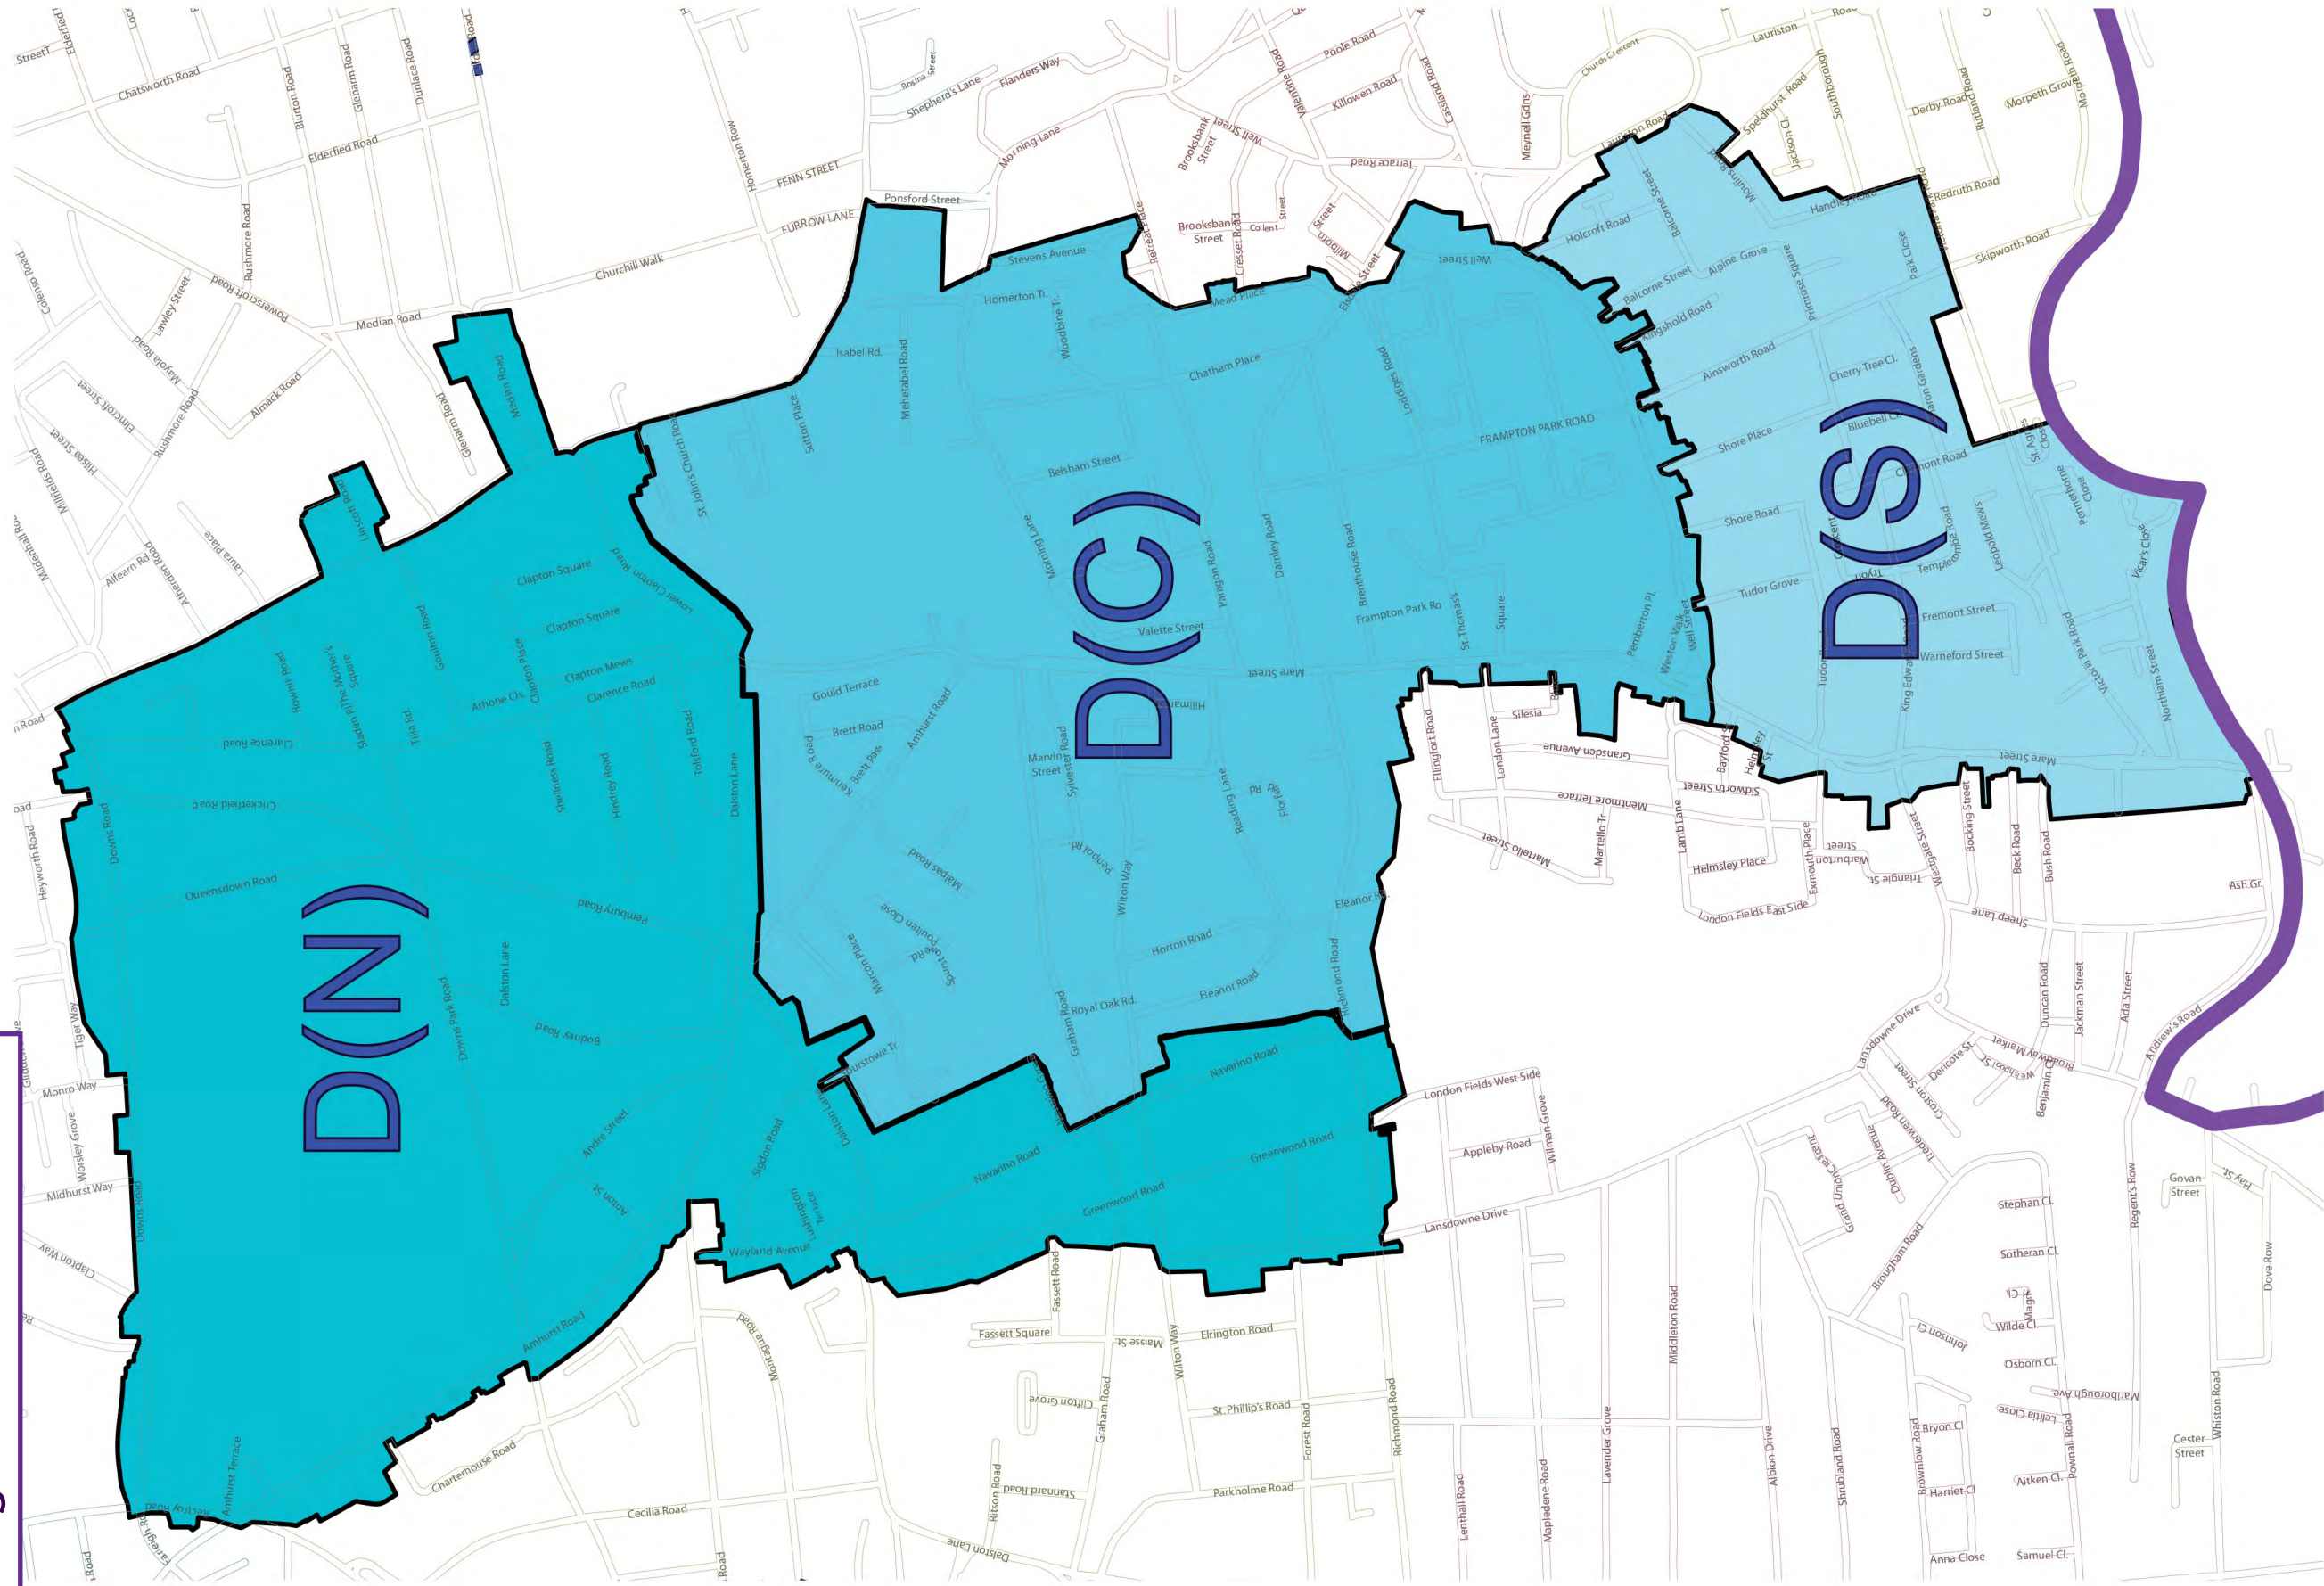

Parking Zone D current

This product is based on mapping data licensed from Ordnance Survey with the permission of HMSO © Crown Copyright 2014. All rights reserved. Licence number 100019635. 2015