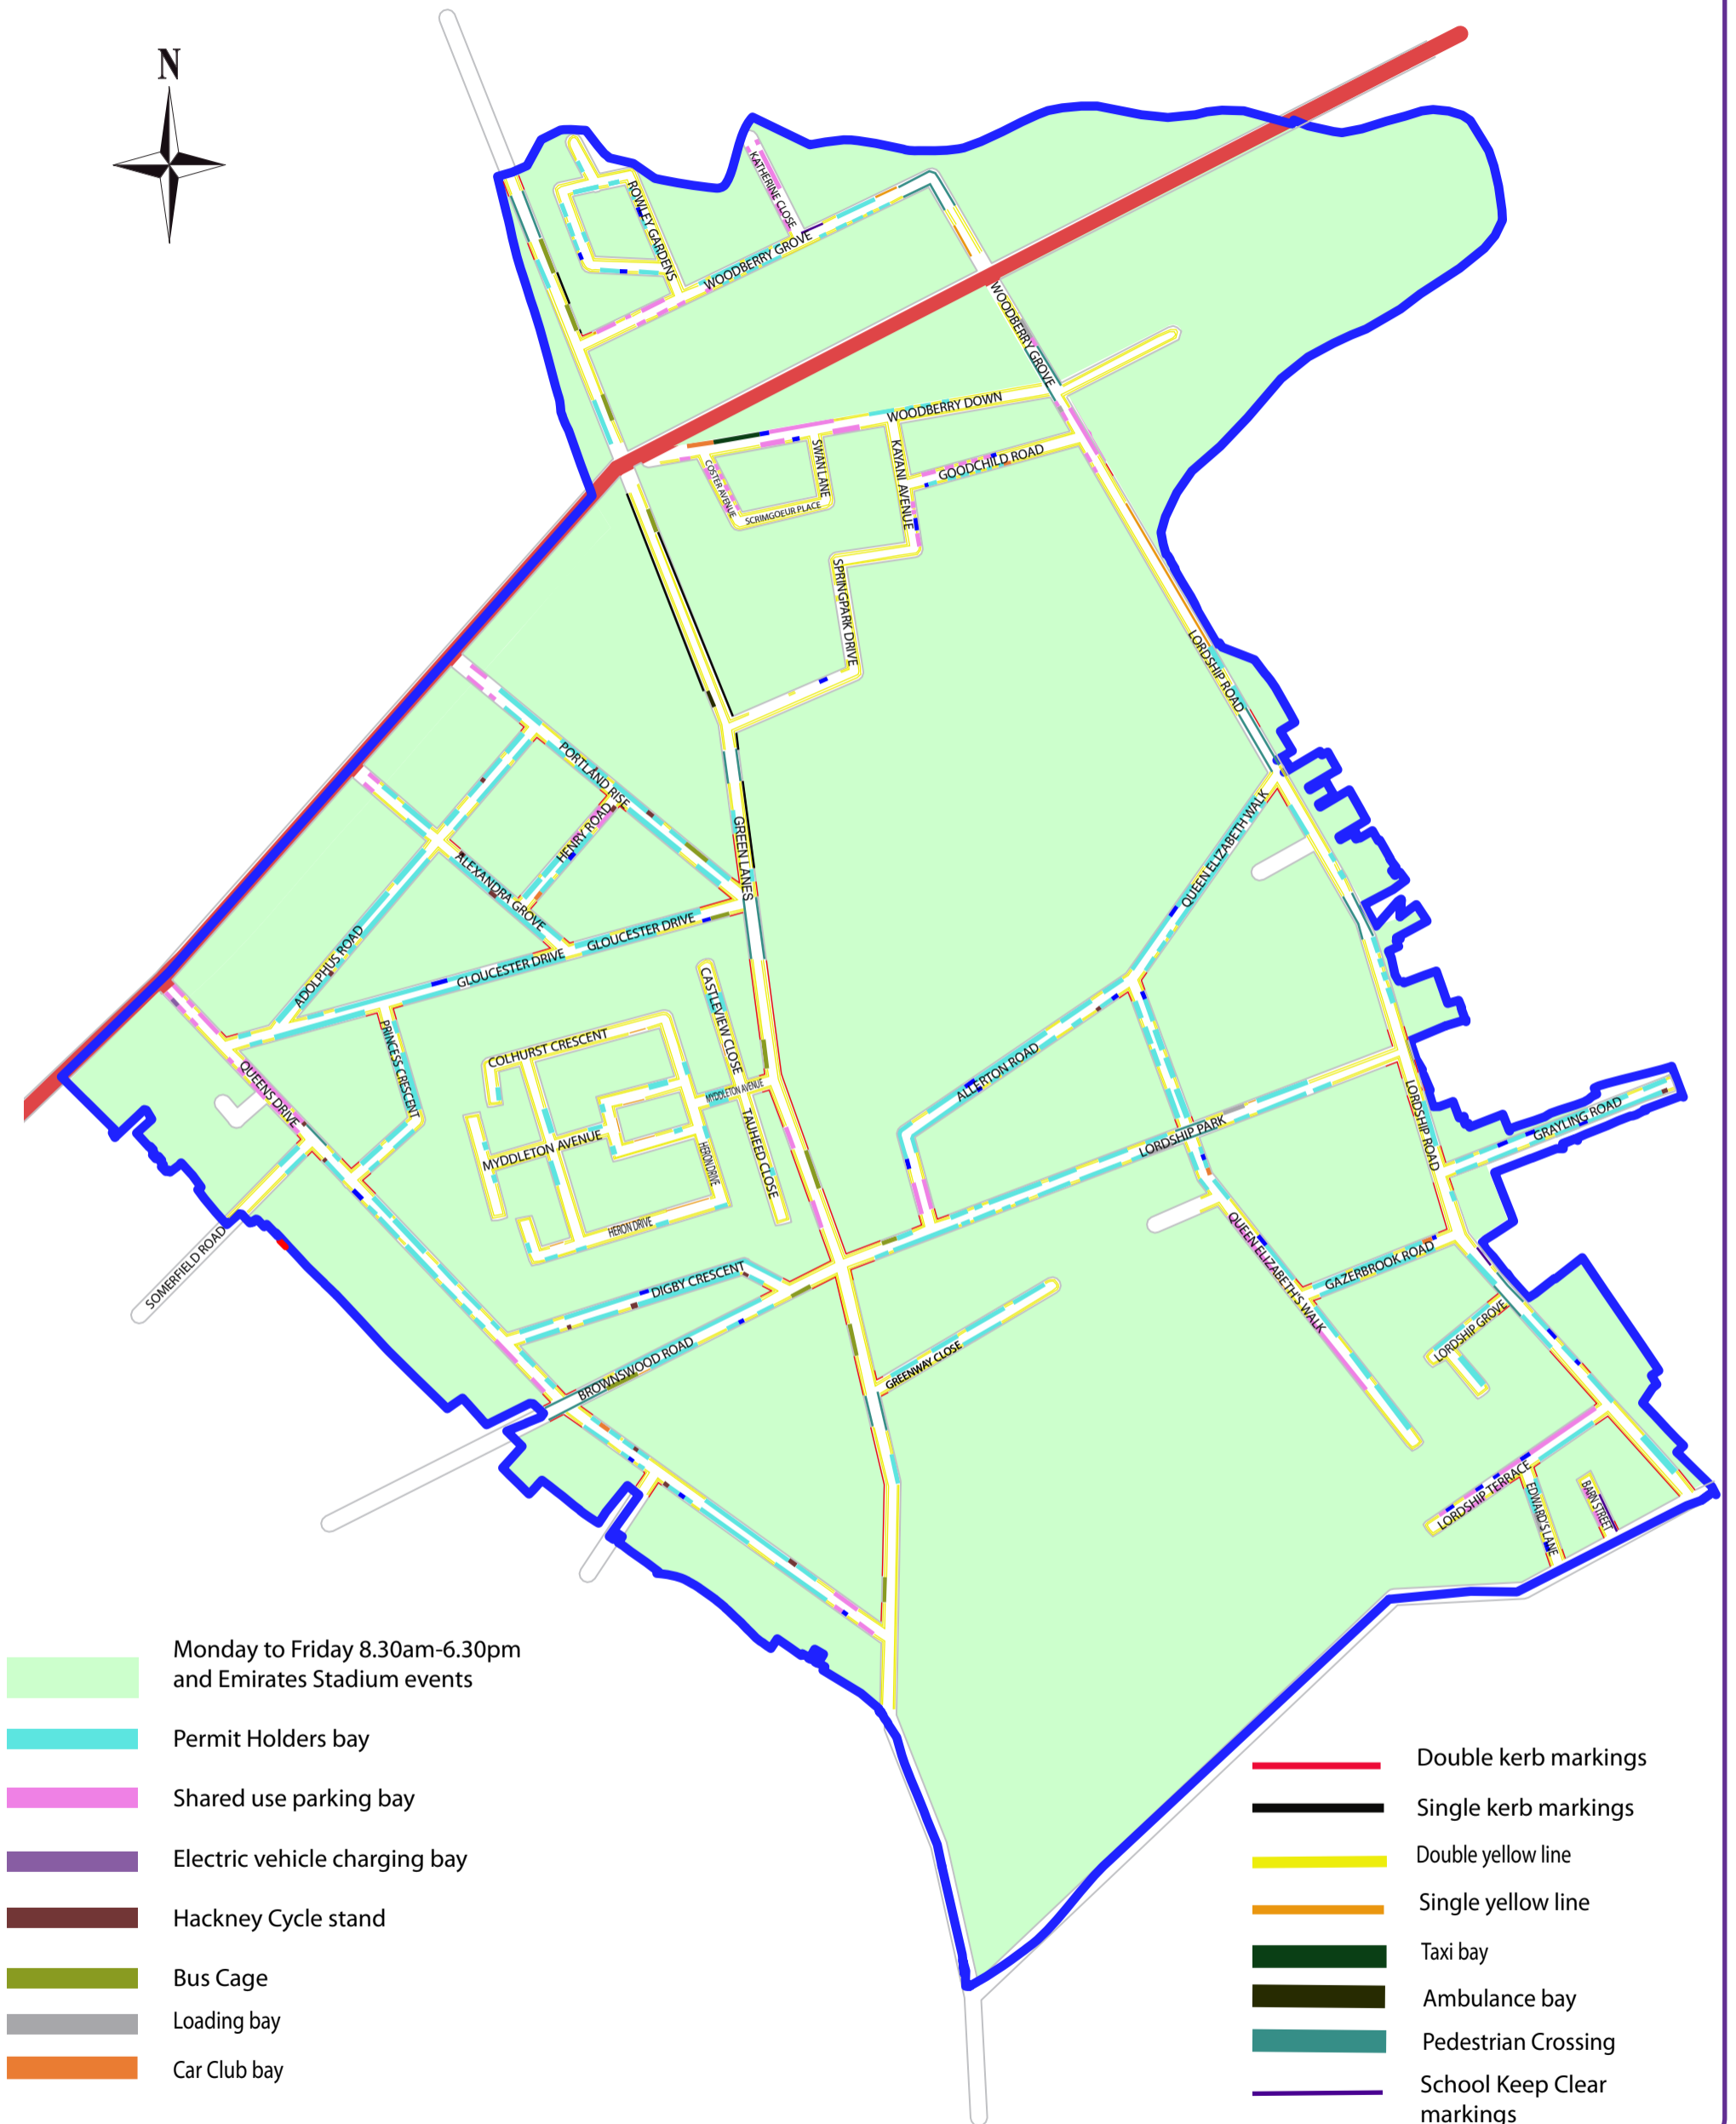

# Parking Zone G - Final

- Monday to Friday 8.30am-6.30pm and Emirates Stadium events
- Permit Holders bay
- Shared use parking bay
- Electric vehicle charging bay
- Hackney Cycle stand
- Bus Cage
- Loading bay
- Car Club bay

- Double kerb markings
- Single kerb markings
- Double yellow line
- Single yellow line
- Taxi bay
- Ambulance bay
- Pedestrian Crossing
- School Keep Clear markings