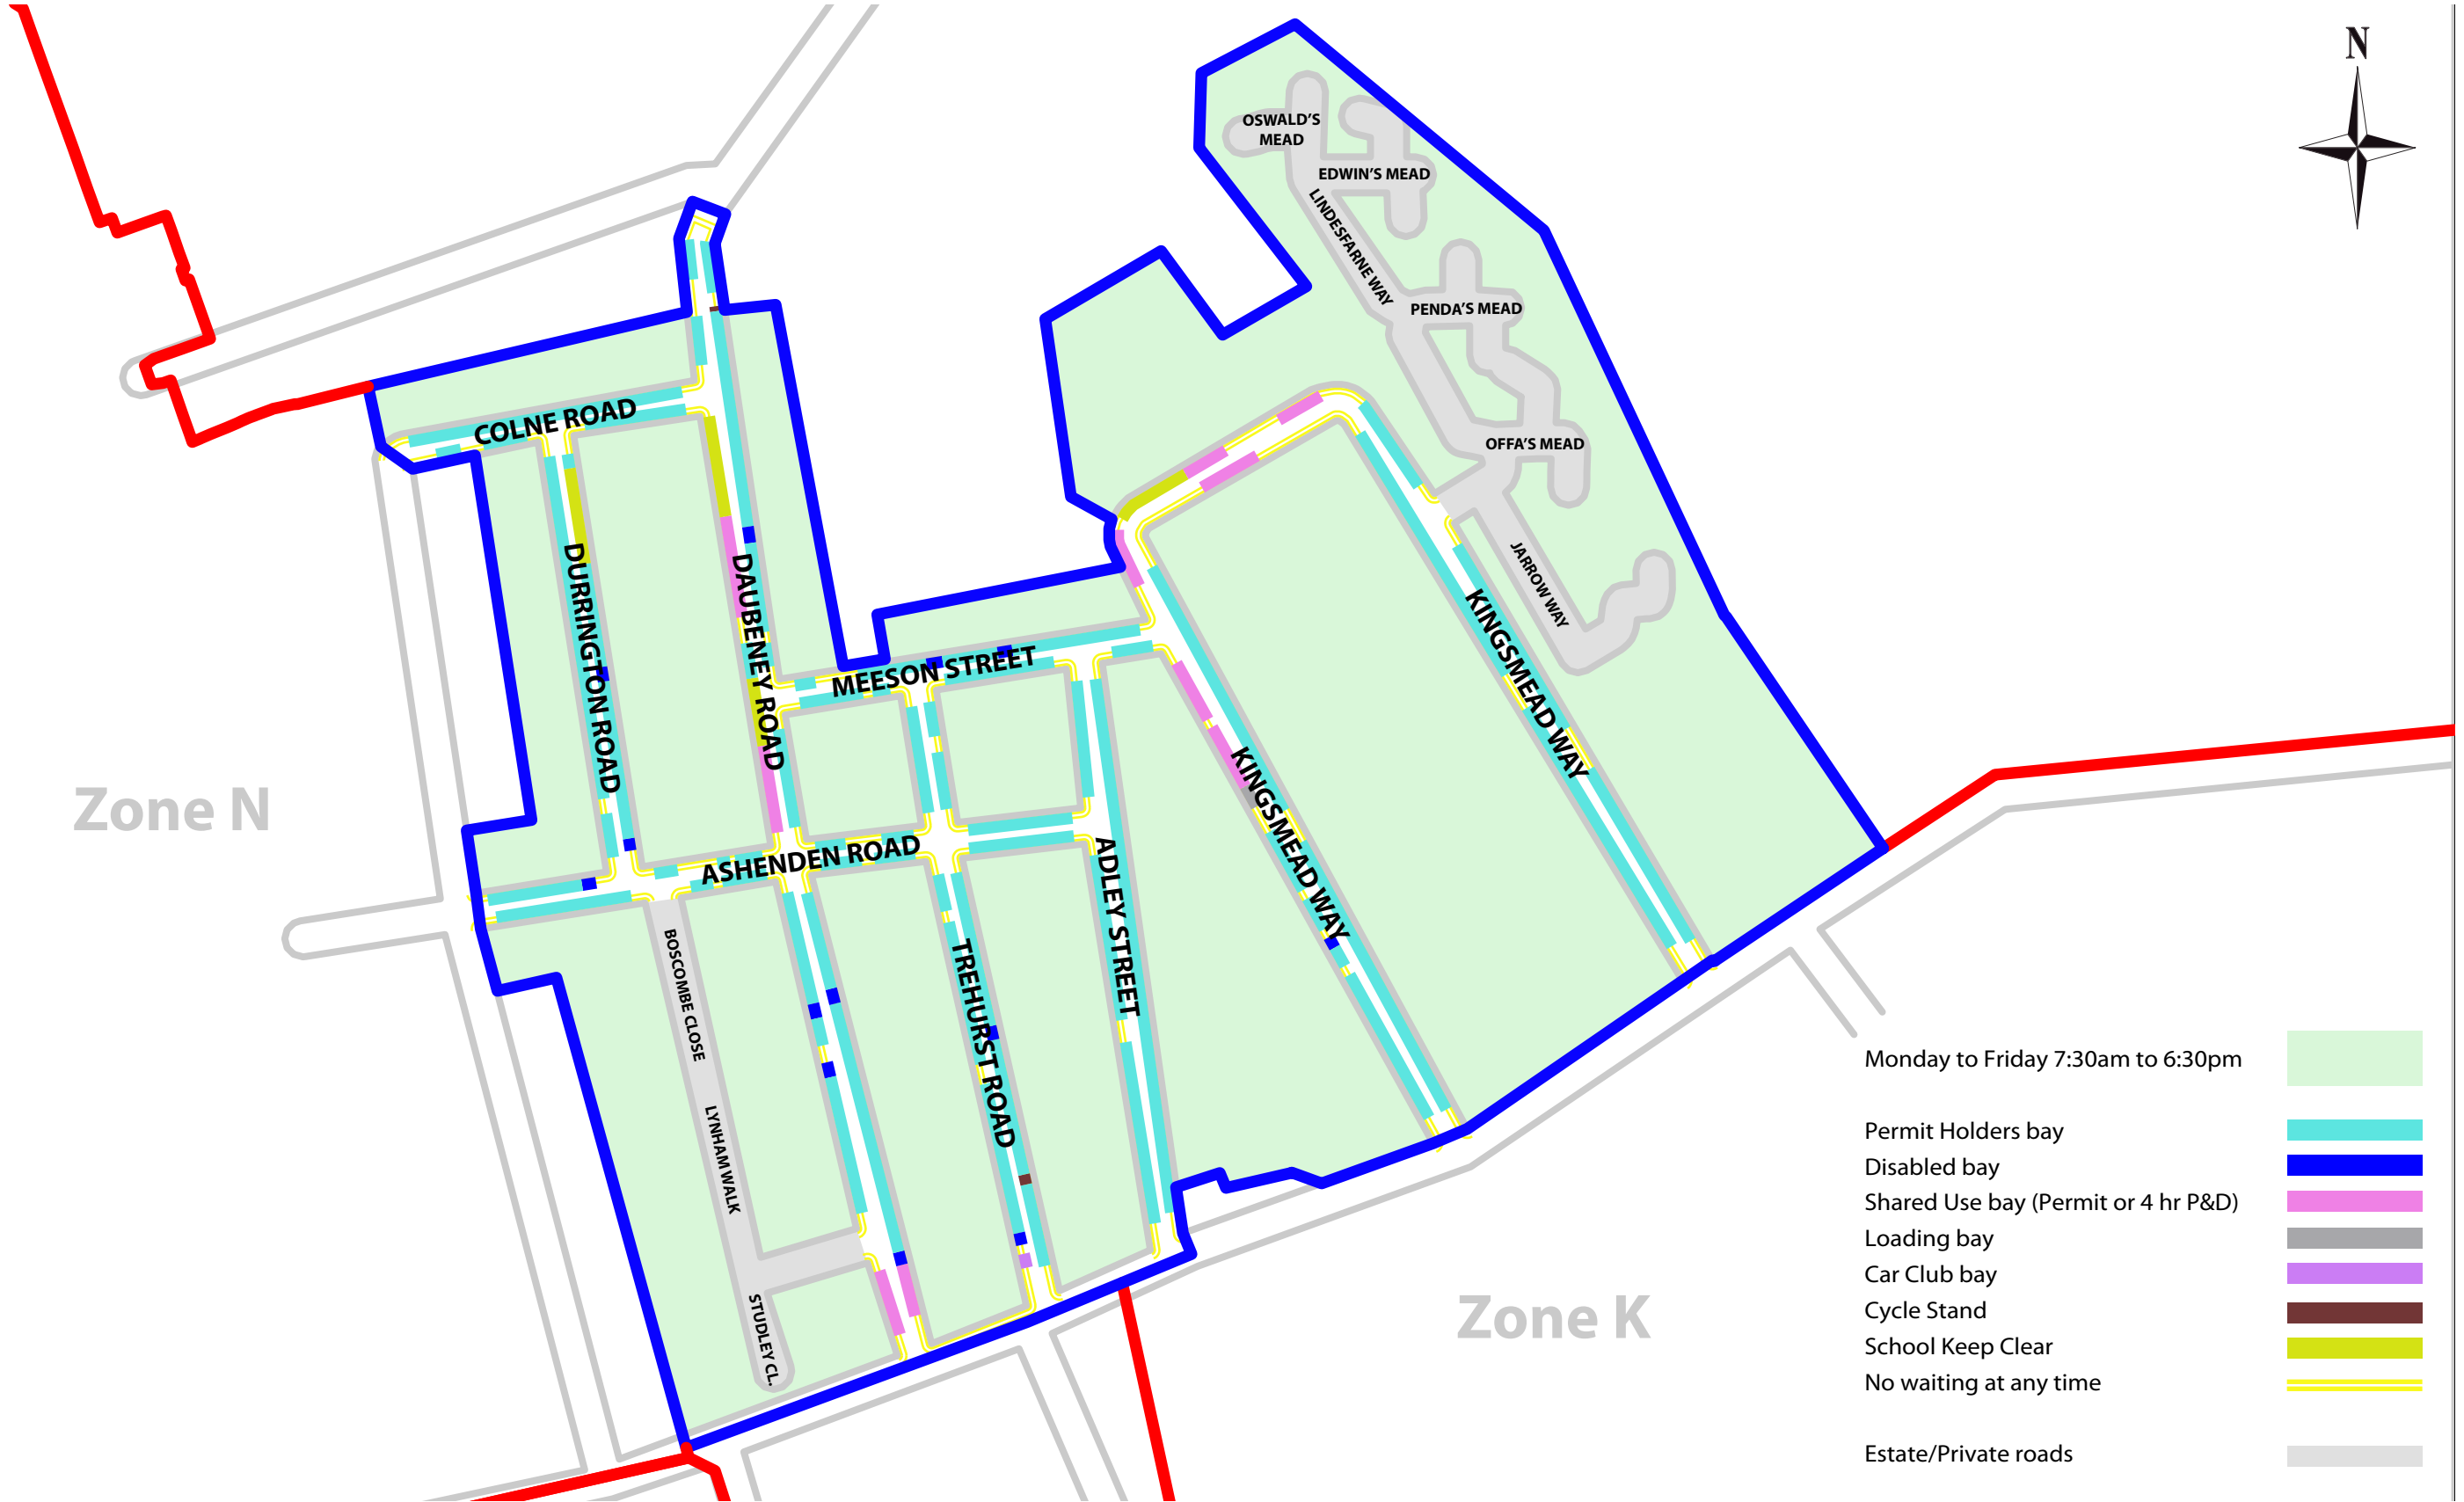

Parking Zone N - Eastern Displacement Area

Zone N

Zone K

- Monday to Friday 7:30am to 6:30pm
- Permit Holders bay
- Disabled bay
- Shared Use bay (Permit or 4 hr P&D)
- Loading bay
- Car Club bay
- Cycle Stand
- School Keep Clear
- No waiting at any time
- Estate/Private roads