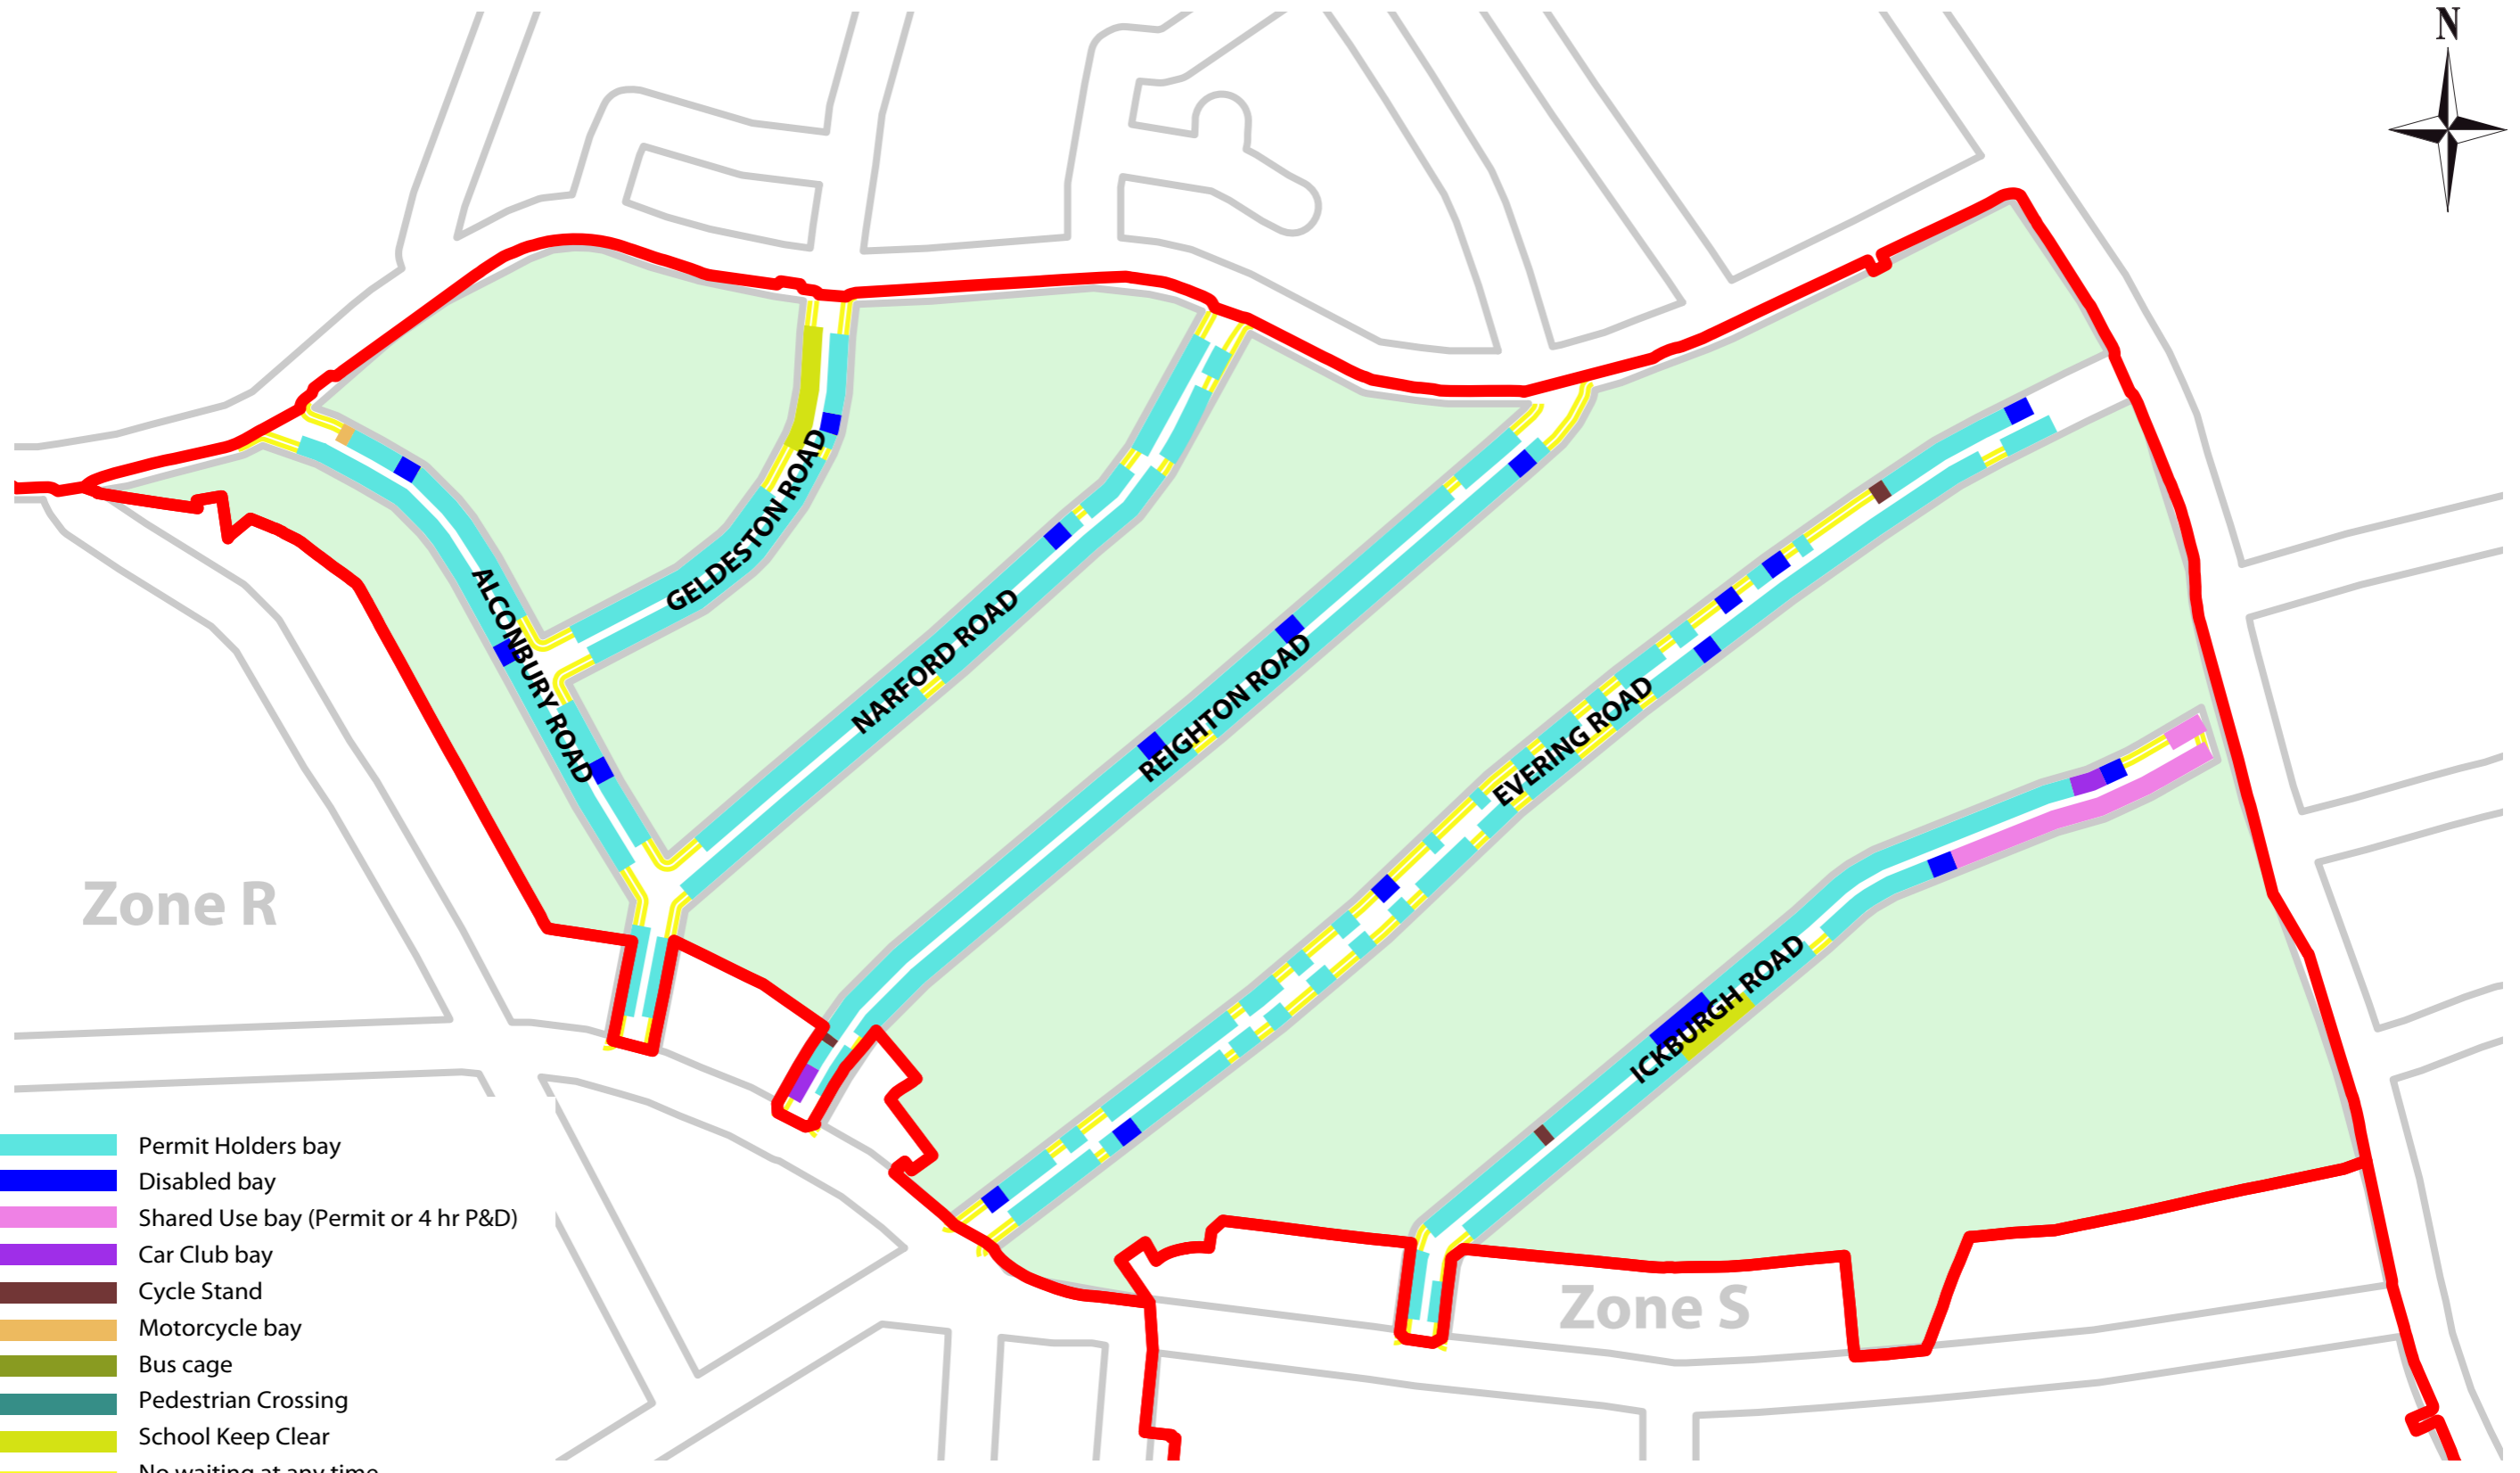

Parking Zone R - Displacement Area

- Permit Holders bay
- Disabled bay
- Shared Use bay (Permit or 4 hr P&D)
- Car Club bay
- Cycle Stand
- Motorcycle bay
- Bus cage
- Pedestrian Crossing
- School Keep Clear
- No waiting at any time