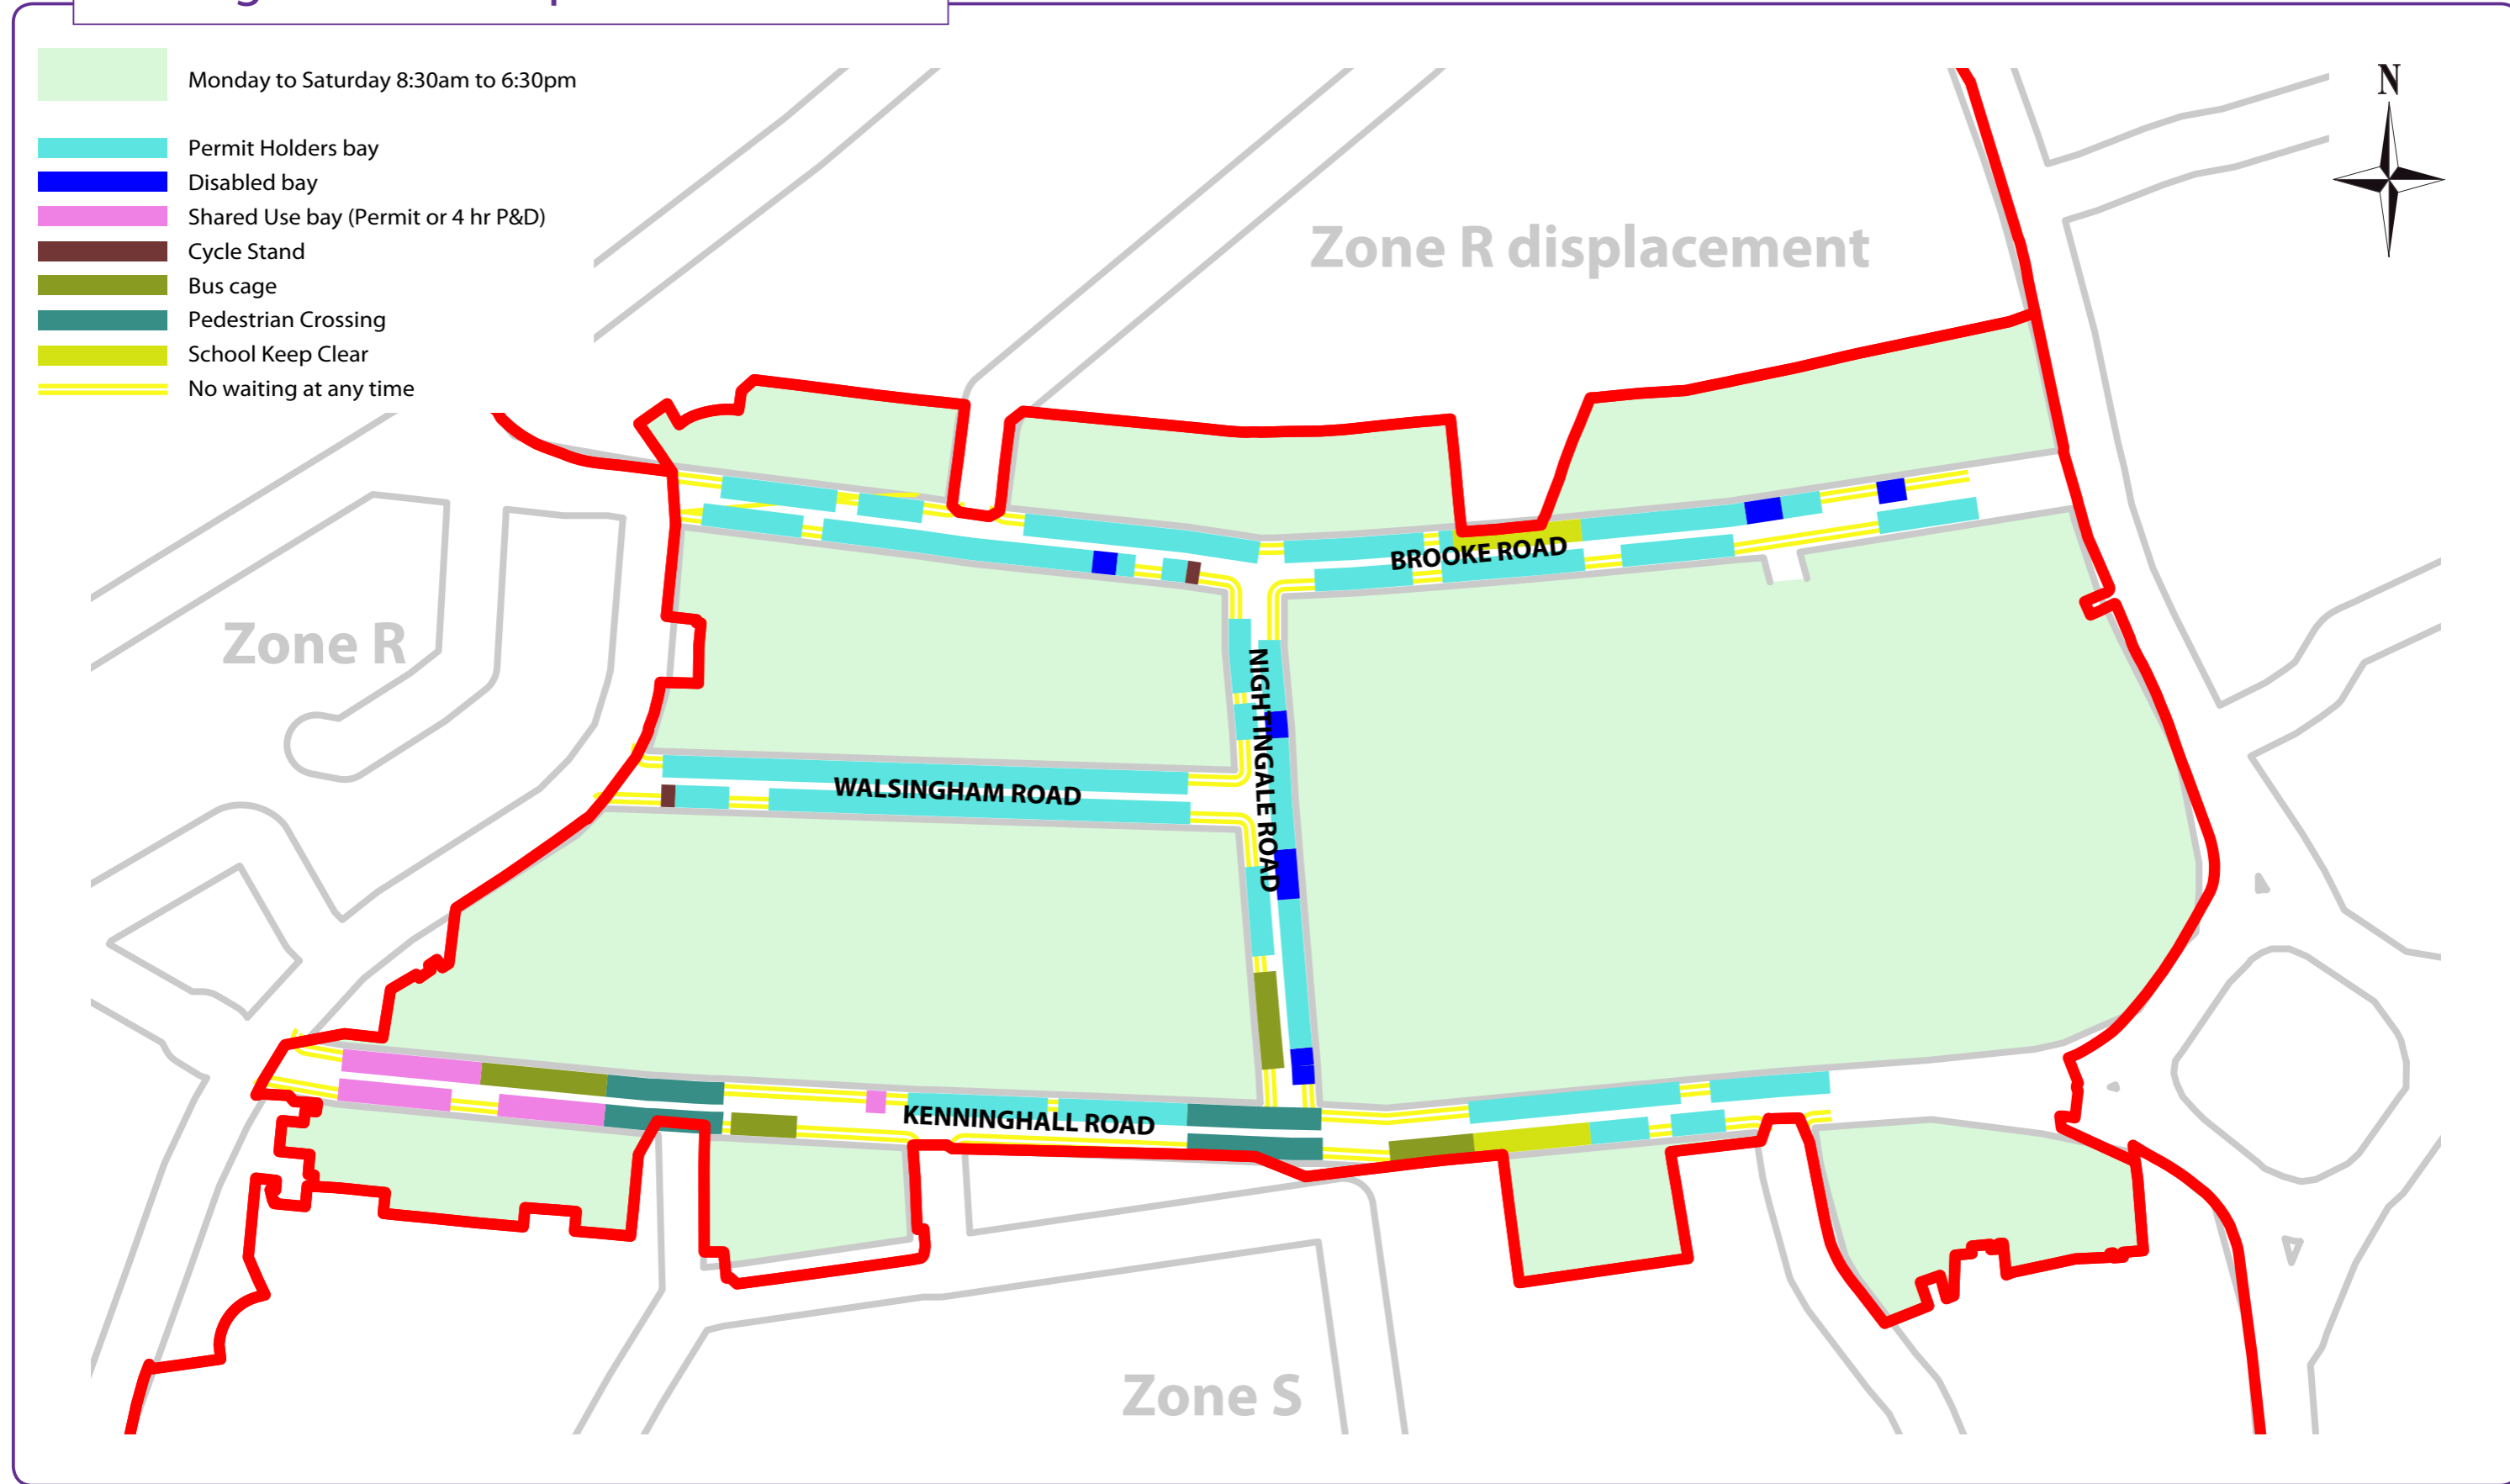

Parking Zone S - Displacement Area

- Monday to Saturday 8:30am to 6:30pm
- Permit Holders bay
- Disabled bay
- Shared Use bay (Permit or 4 hr P&D)
- Cycle Stand
- Bus cage
- Pedestrian Crossing
- School Keep Clear
- No waiting at any time

Zone R displacement

Zone R

Zone S

BROOKE ROAD

NIGHTINGALE ROAD

WALSINGHAM ROAD

KENNINGHALL ROAD

Parking Zones

- Existing Zones
- New Zones
- Zone S Displacement
- Hackney Marshes