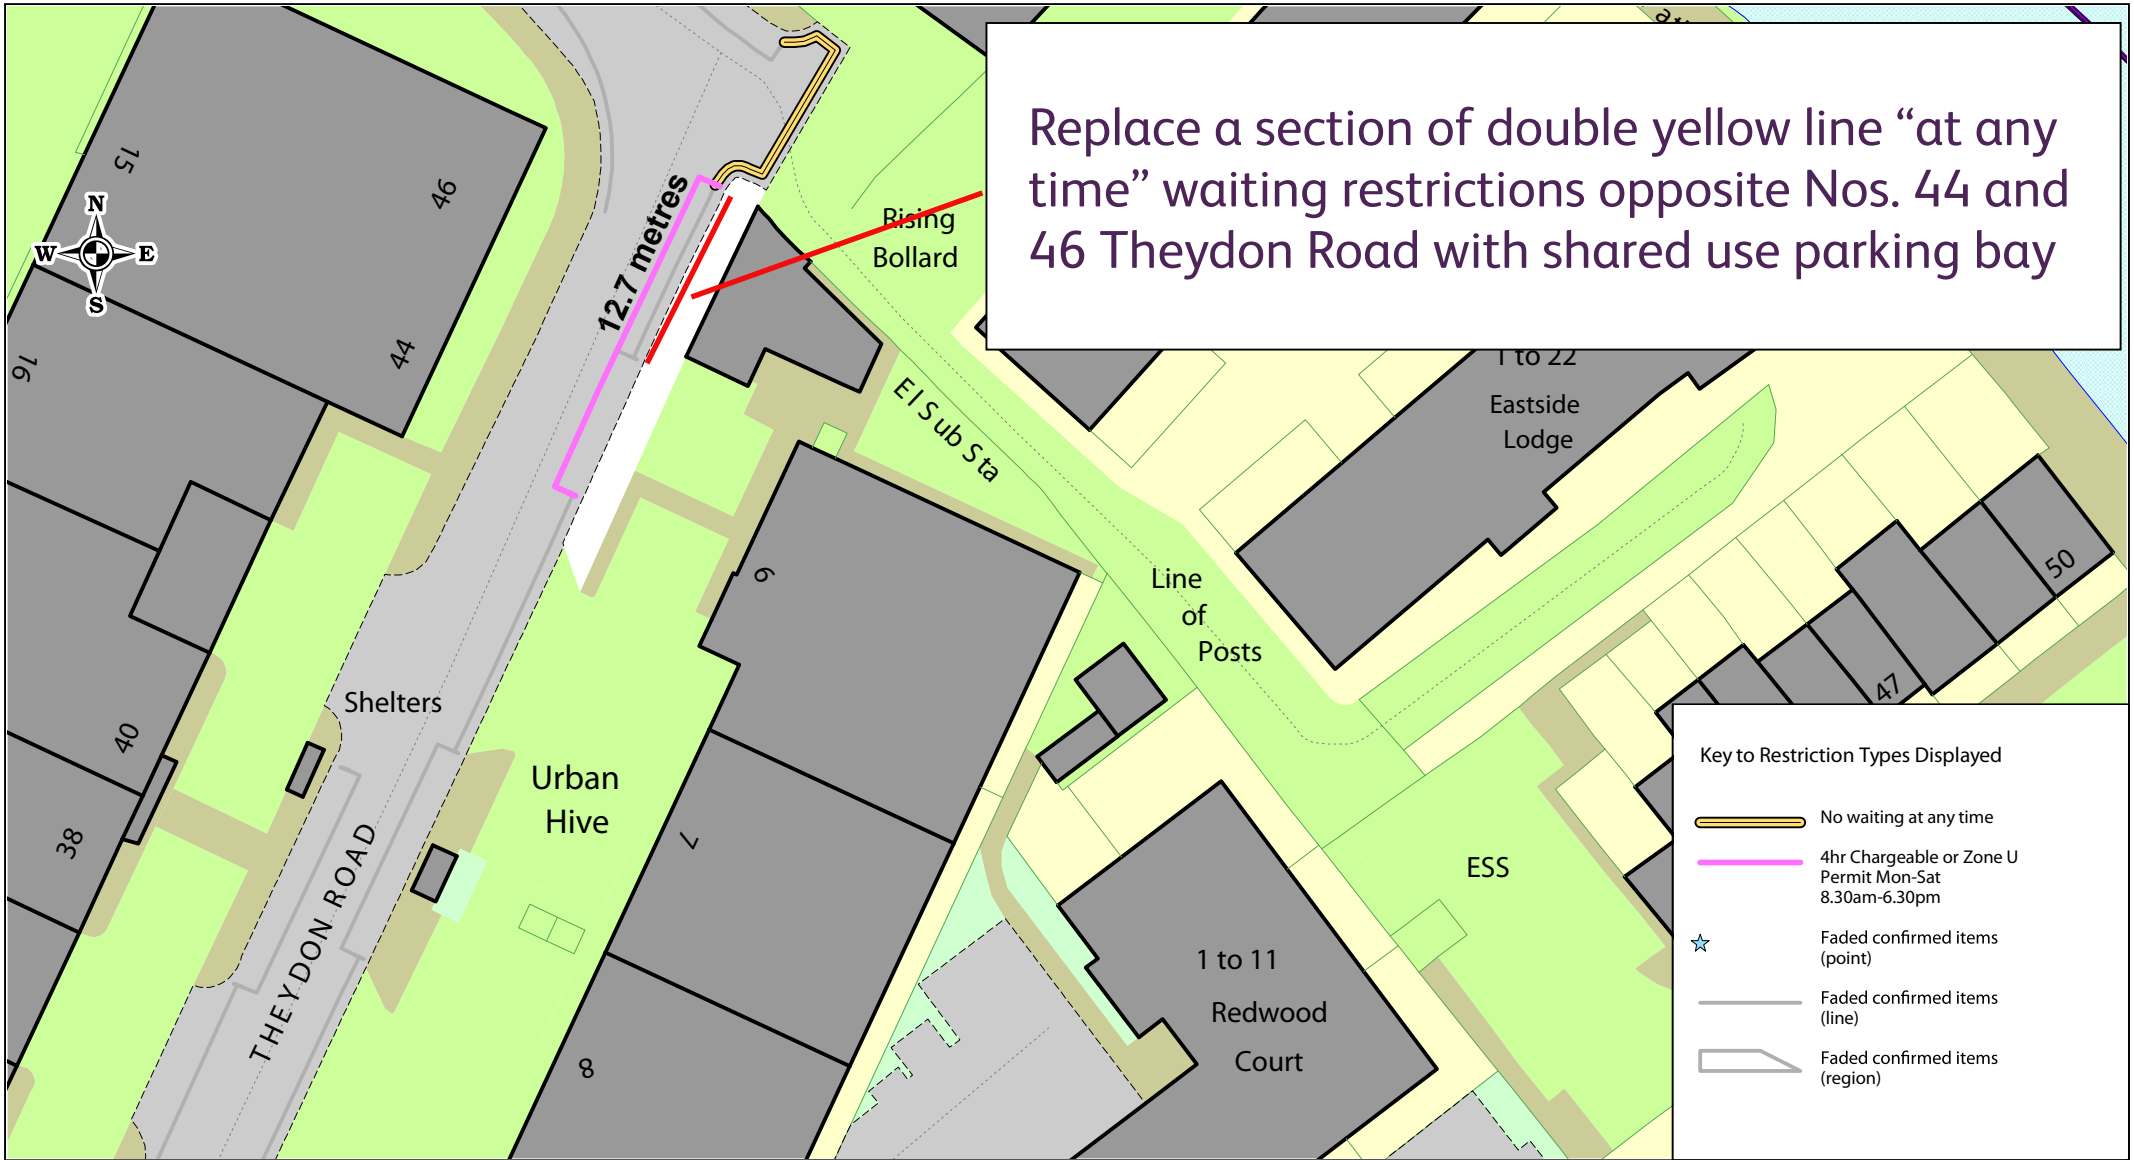

Replace a section of double yellow line “at any time” waiting restrictions opposite Nos. 44 and 46 Theydon Road with shared use parking bay

**Key to Restriction Types Displayed**

-  No waiting at any time
-  4hr Chargeable or Zone U Permit Mon-Sat 8.30am-6.30pm
-  Faded confirmed items (point)
-  Faded confirmed items (line)
-  Faded confirmed items (region)

# Theydon Road

© Crown copyright. All rights reserved  
LB Hackney

SCALE	1 : 500
DATE	26/03/2021
FIELD ENGINEER	
PARKMAP UPDATED	
CONFIRMED	