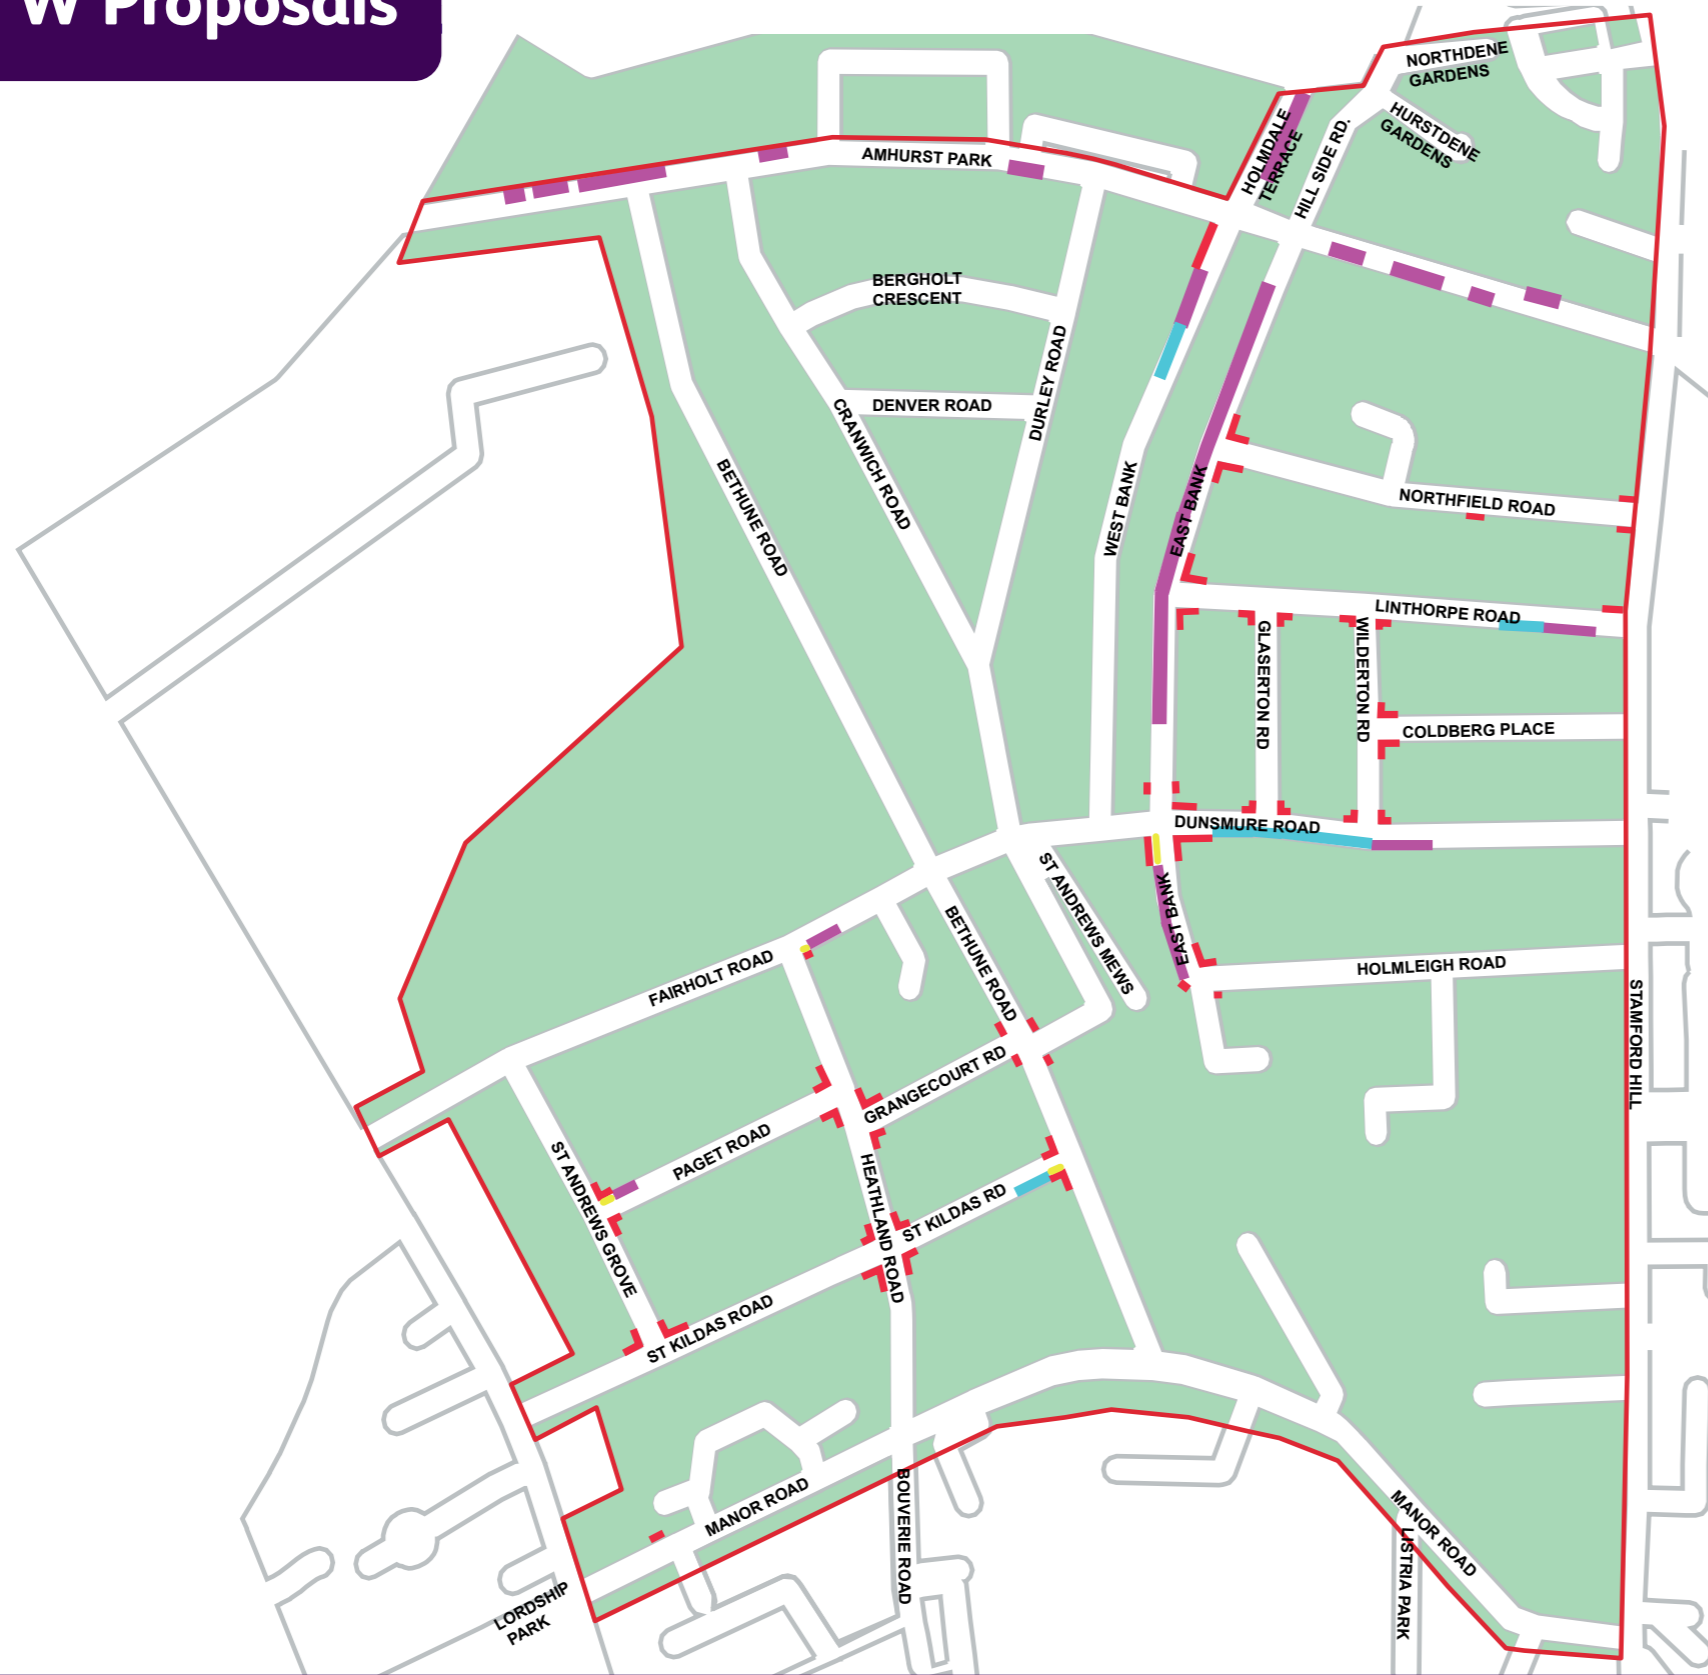

# Zone W Proposals

**KEY TO RESTRICTIONS**

- Permit bays
- Cashless Shared Use bays
- Double yellow line "at any time" waiting restrictions
- No loading "at any time"

This product is based on mapping data licensed from Ordnance Survey with the permission of HMSO © Crown Copyright 2023. All rights reserved. Licence number 100019635. 2023