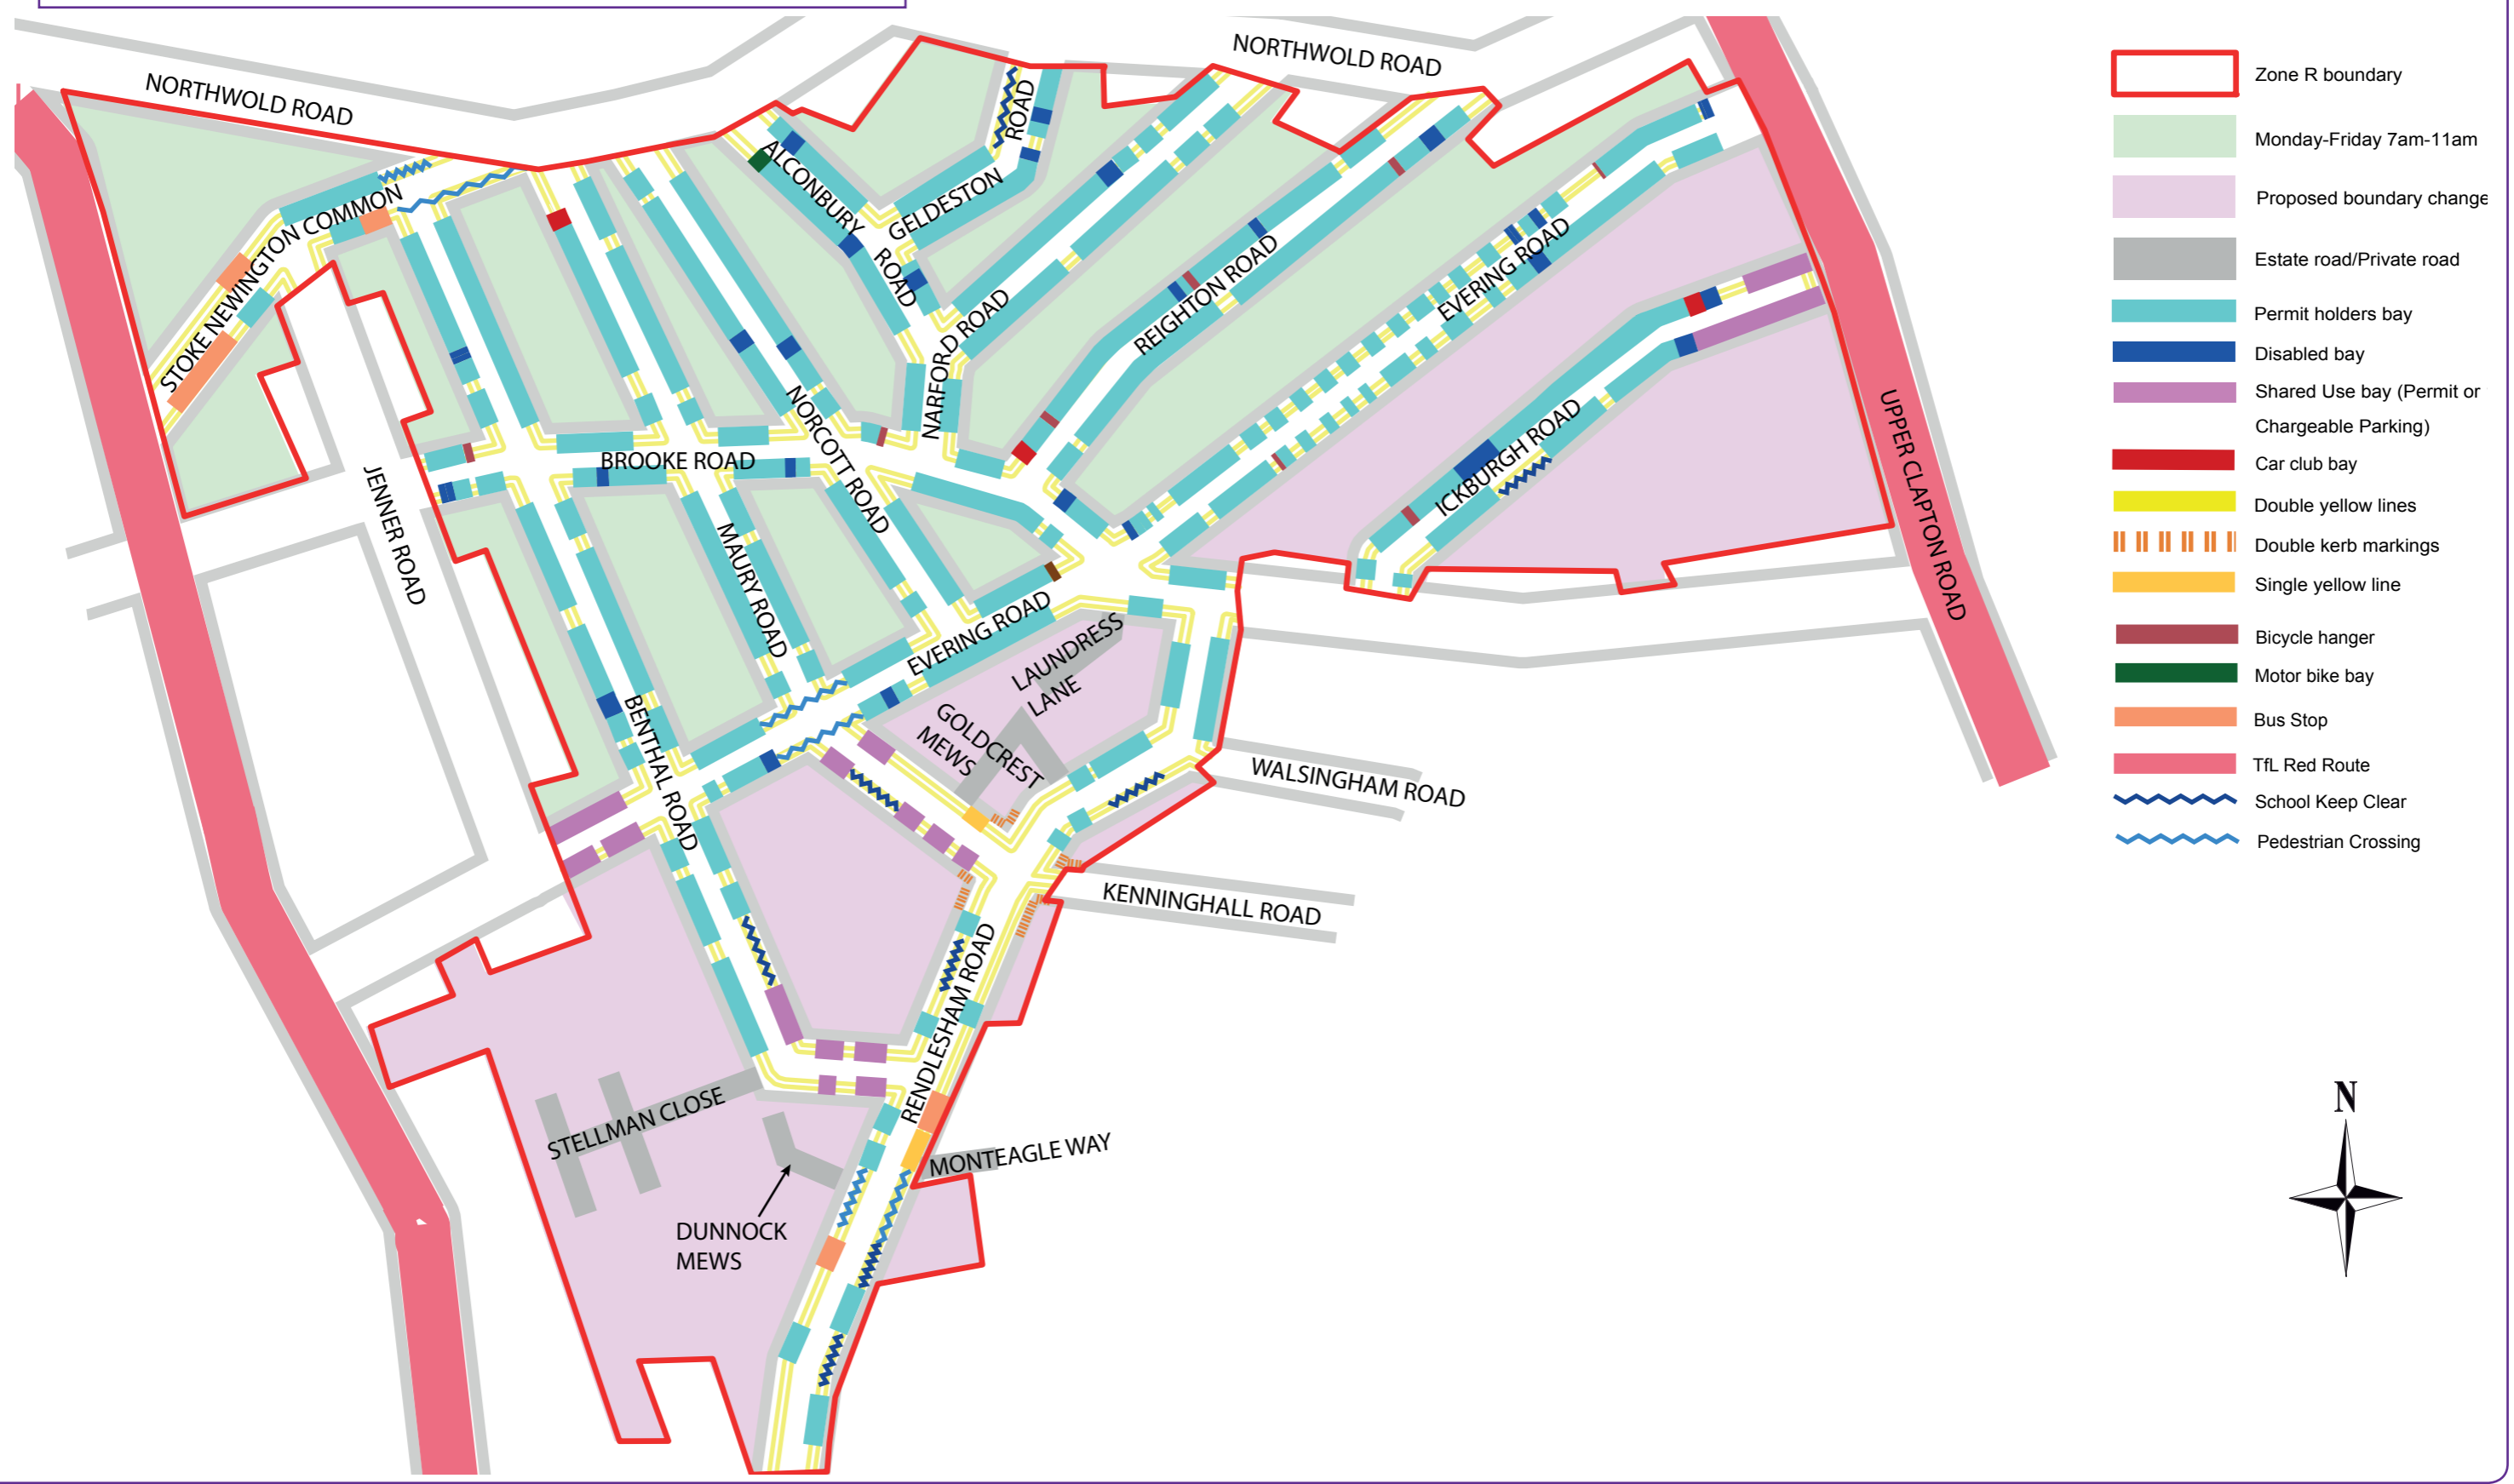

Zone R parking review (Rectory Road)

- Zone R boundary
- Monday-Friday 7am-11am
- Proposed boundary change
- Estate road/Private road
- Permit holders bay
- Disabled bay
- Shared Use bay (Permit or Chargeable Parking)
- Car club bay
- Double yellow lines
- Double kerb markings
- Single yellow line
- Bicycle hanger
- Motor bike bay
- Bus Stop
- TfL Red Route
- School Keep Clear
- Pedestrian Crossing

This product is based on mapping data licensed from Ordnance Survey with the permission of HMSO © Crown Copyright 2018. All rights reserved. Licence number 100019635. 2017