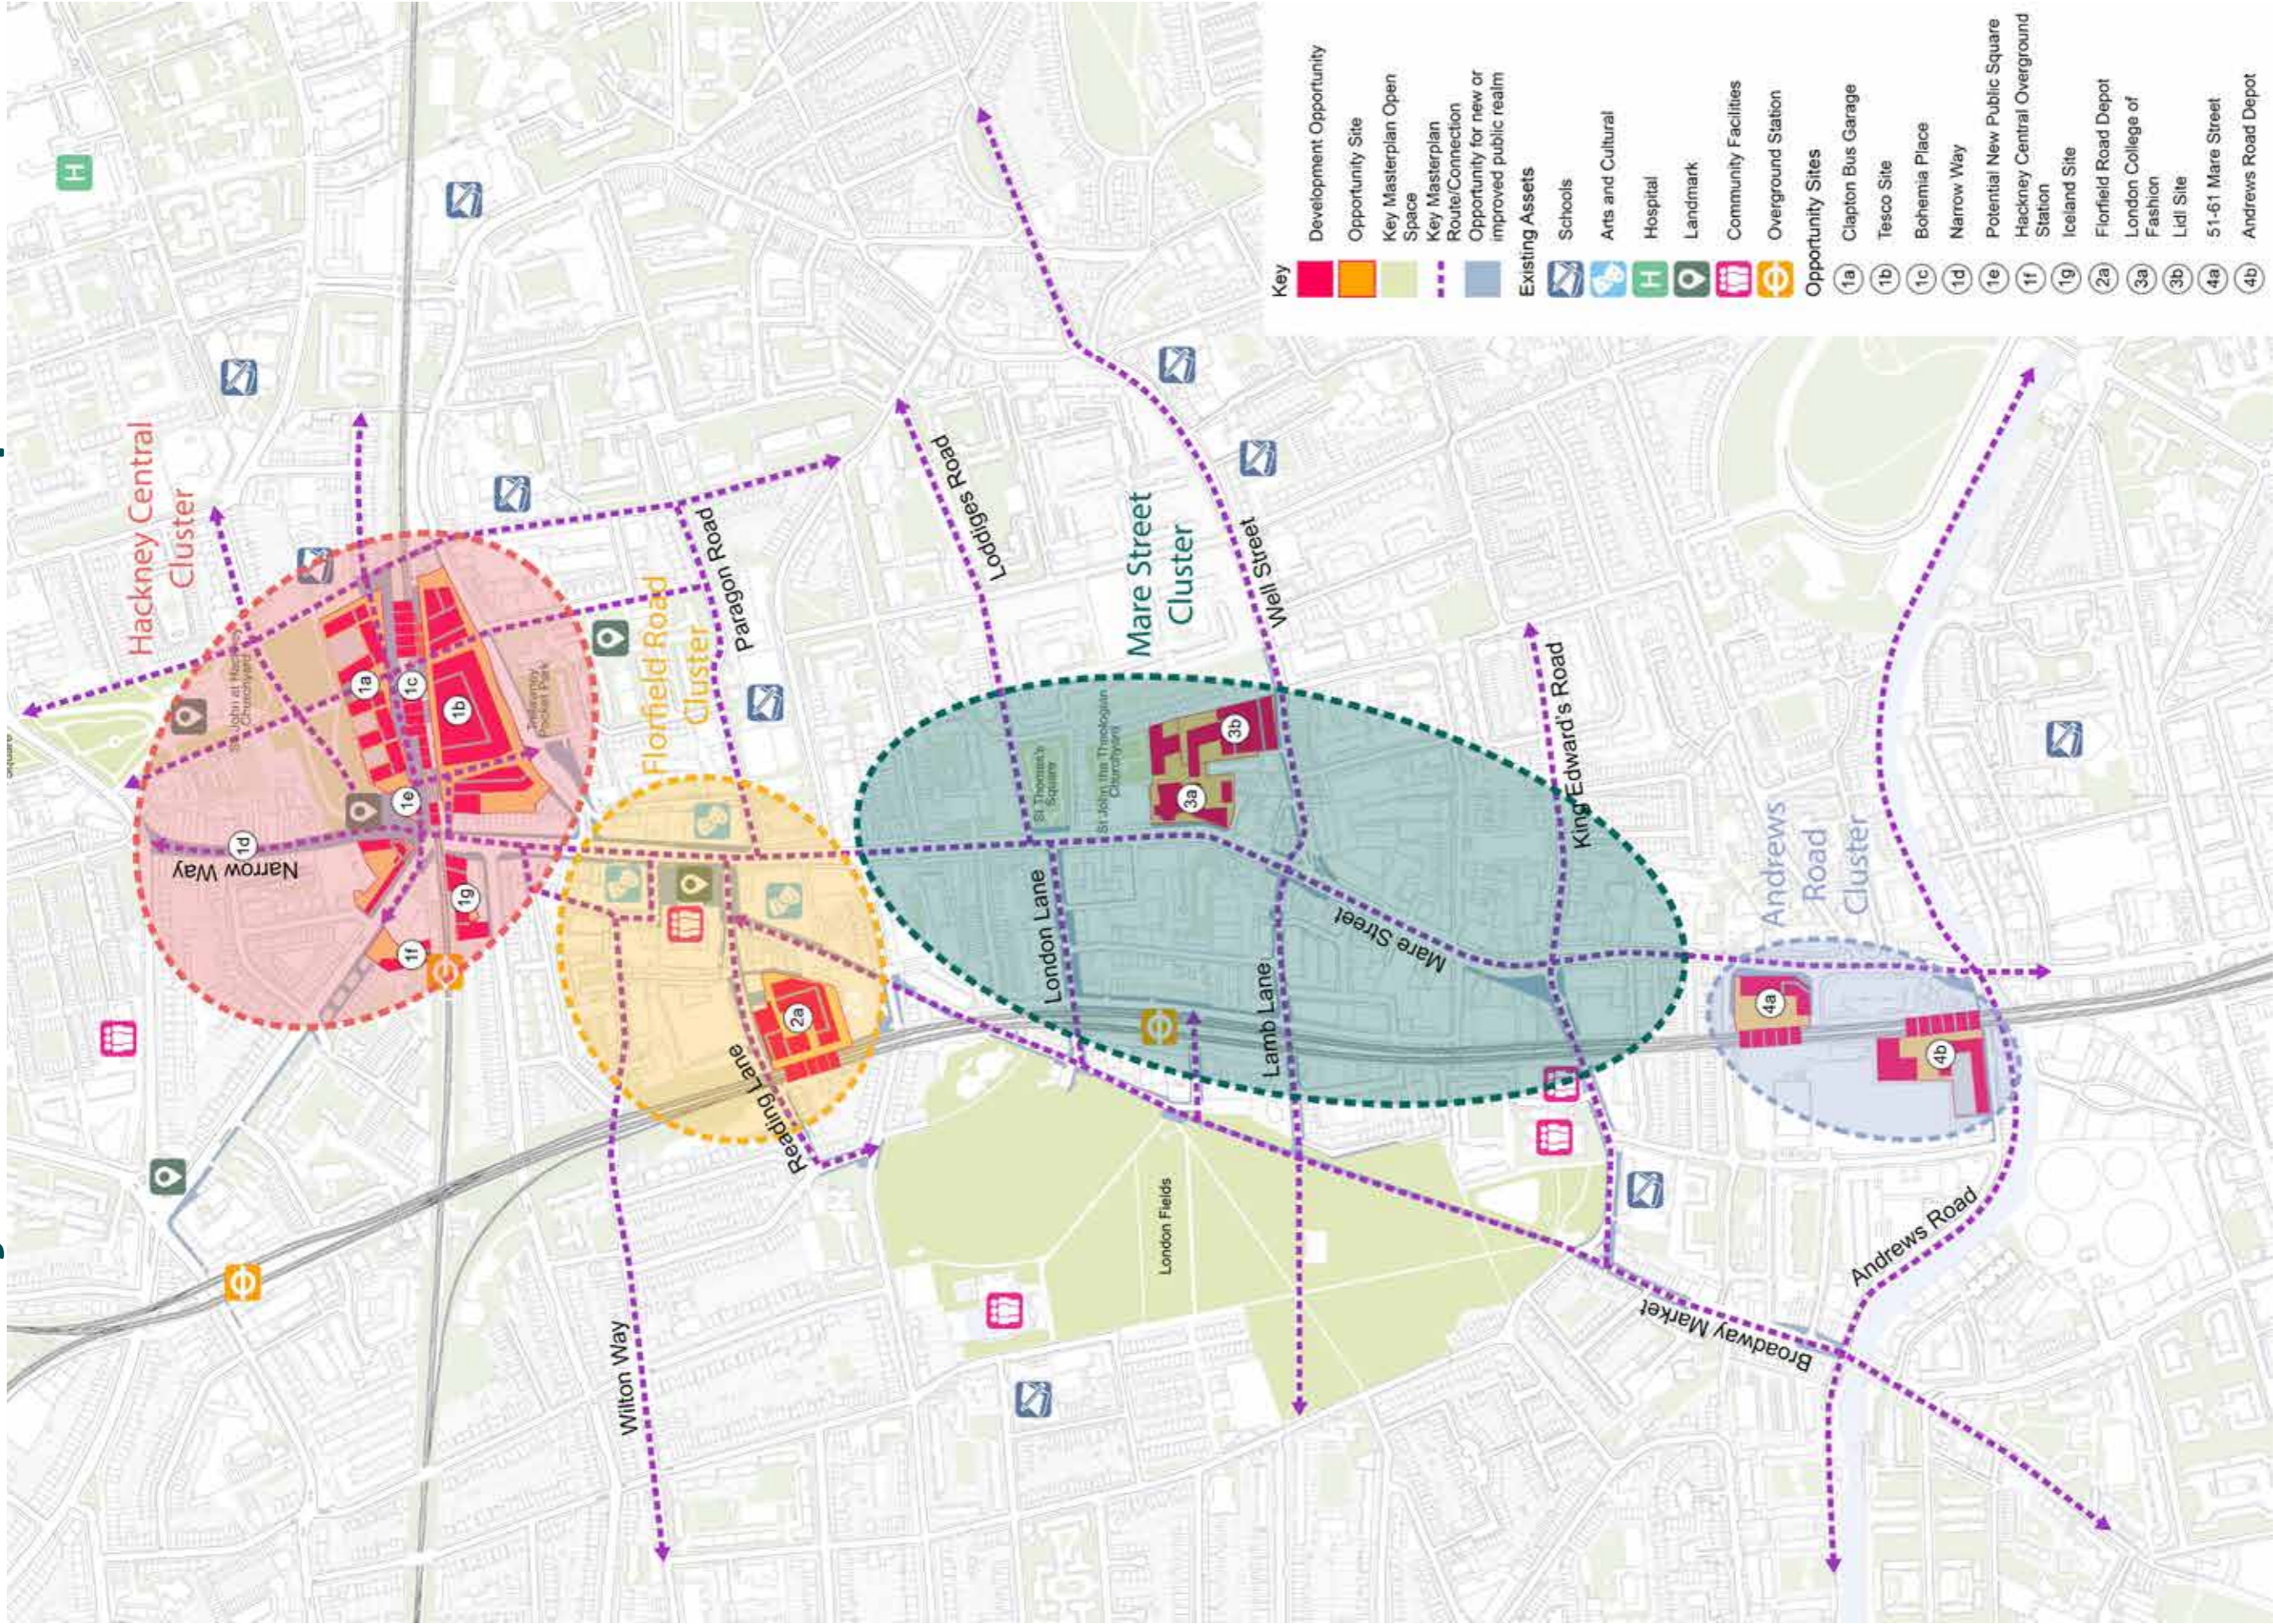

Draft Hackney Central and Surrounds Masterplan

This product is based on mapping data licensed from Ordnance Survey with the permission of HMSO © Crown Copyright 2016. All rights reserved. Licence number 100019635. 2016

Draft Hackney Central and Surrounds Masterplan

The images below set out artists impressions of how key Draft Masterplan Projects could look. The images shown do not represent what is definitely going to happen, as this will need to be approved and consulted on through the planning process.

Image 1: How the view towards Clapton Bus Garage / Bohemia Place could look.

Image 2: How the view along Morning Lane could look.

Image 3: How the view along Reading Lane, towards Florfield Road could look.

Image 4: How the view along Mare Street, towards the London College of Fashion Site, could look.