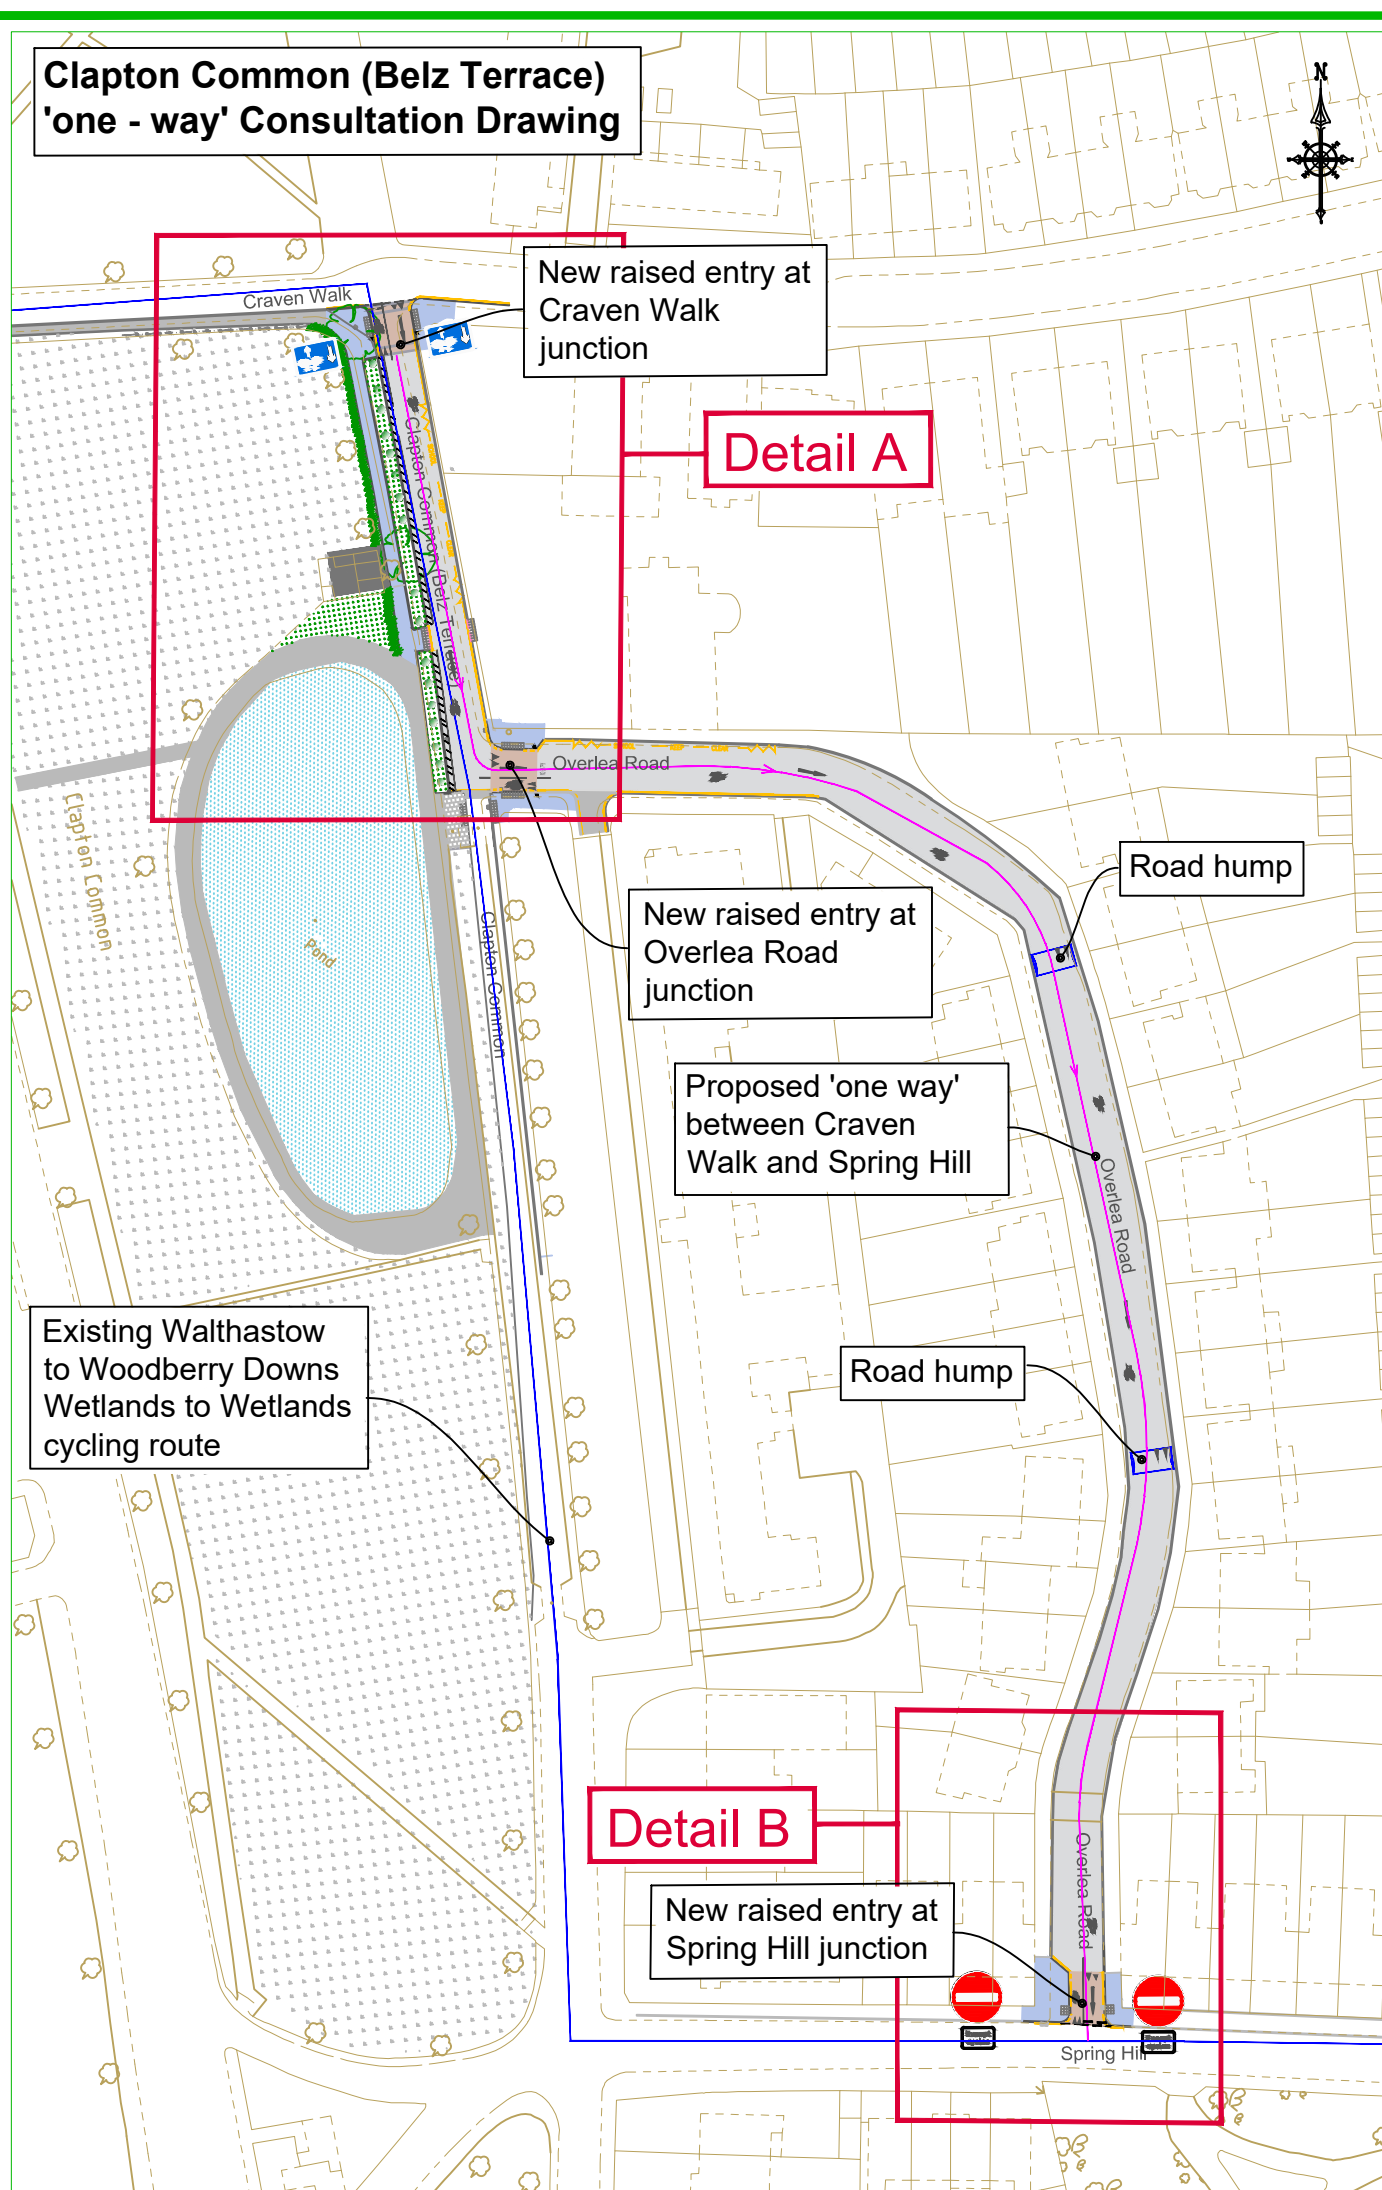

Clapton Common (Belz Terrace) 'one - way' Consultation Drawing

Detail A - Belz Terrace and Overlea Road

Detail B - Overlea Road - Spring Hill Junction