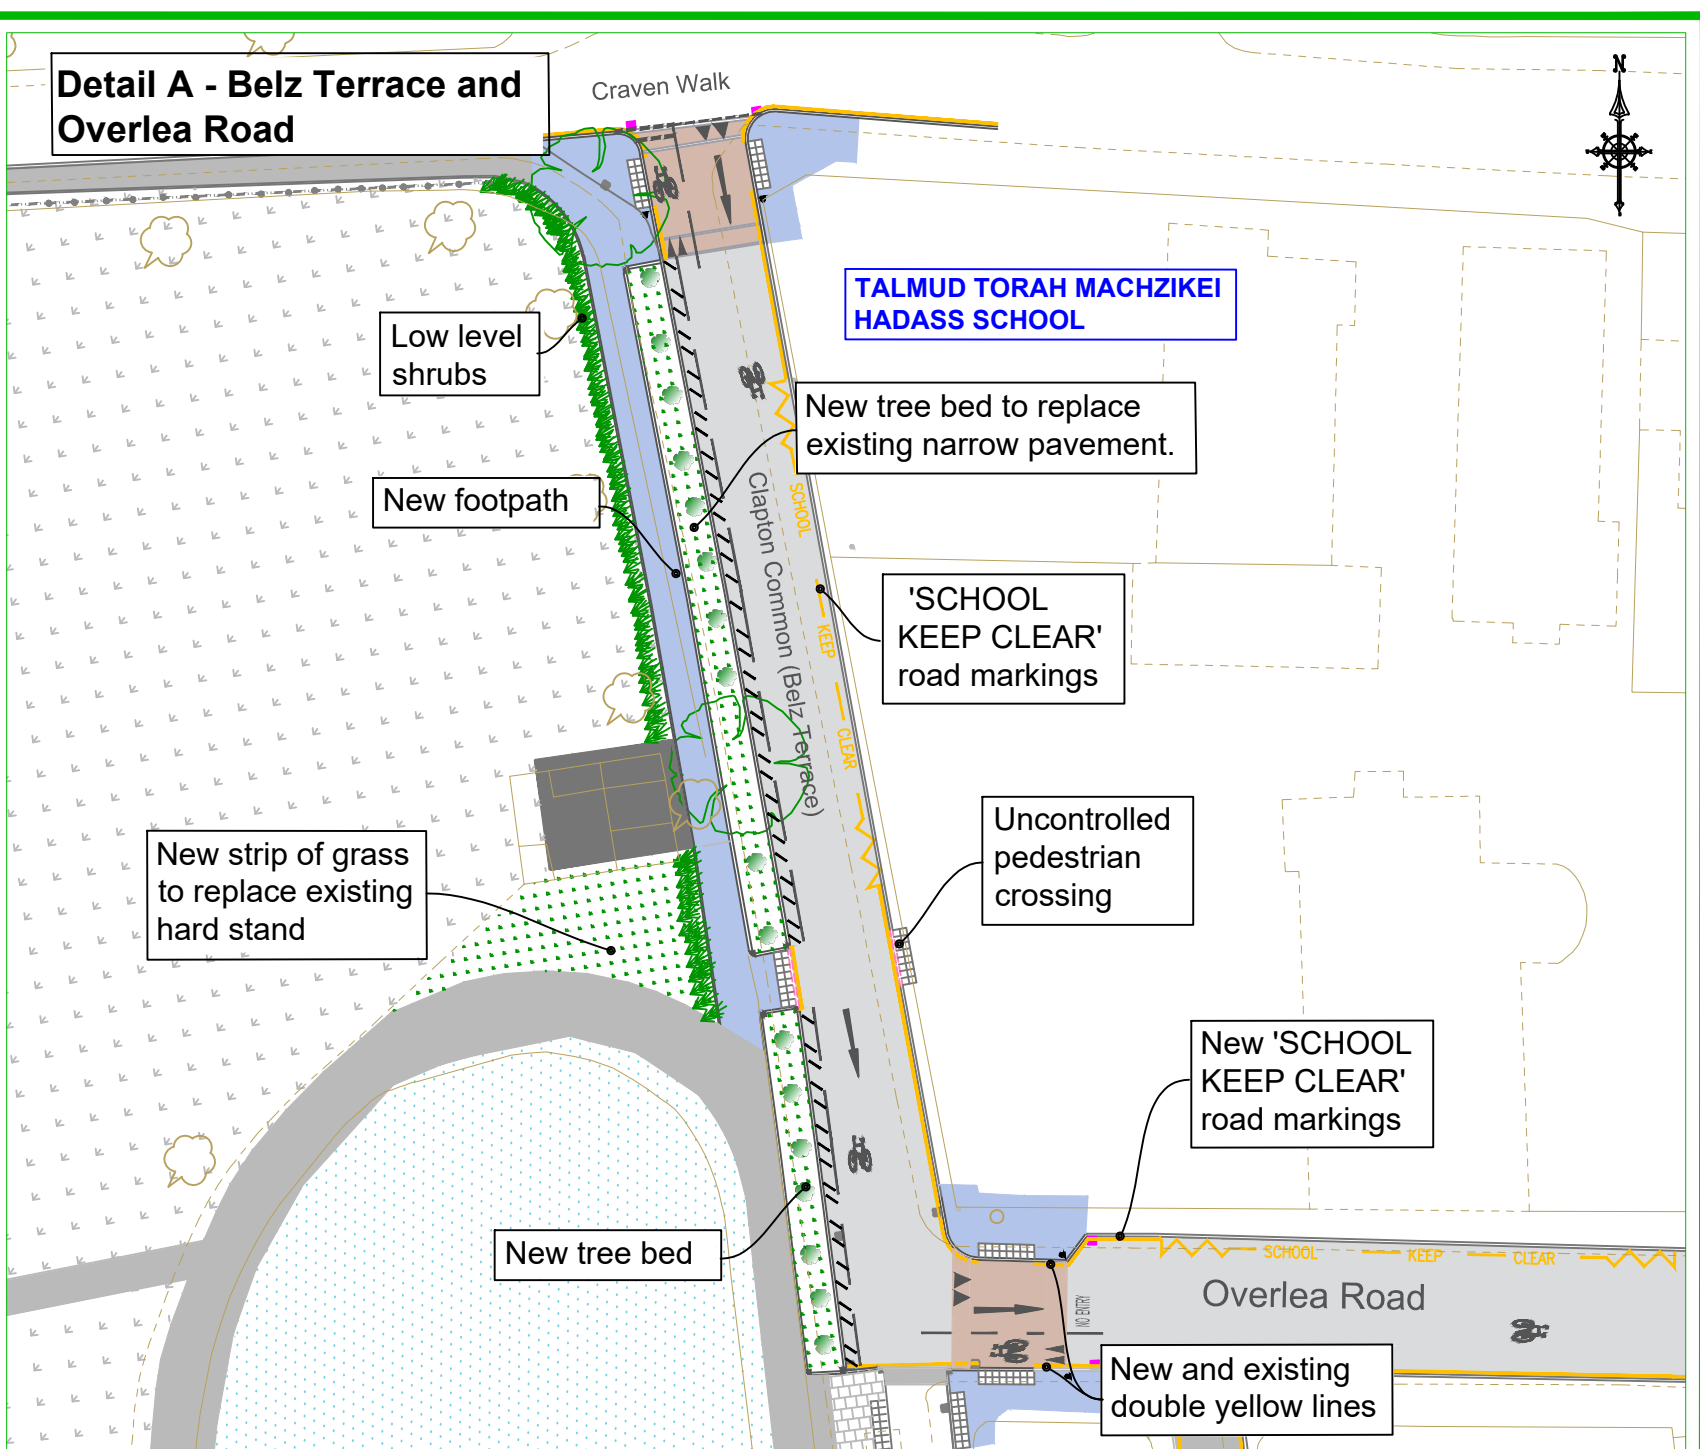

Clapton Common (Belz Terrace) 'one - way' Consultation Drawing

Detail A - Belz Terrace and Overlea Road

Detail B - Overlea Road - Spring Hill Junction