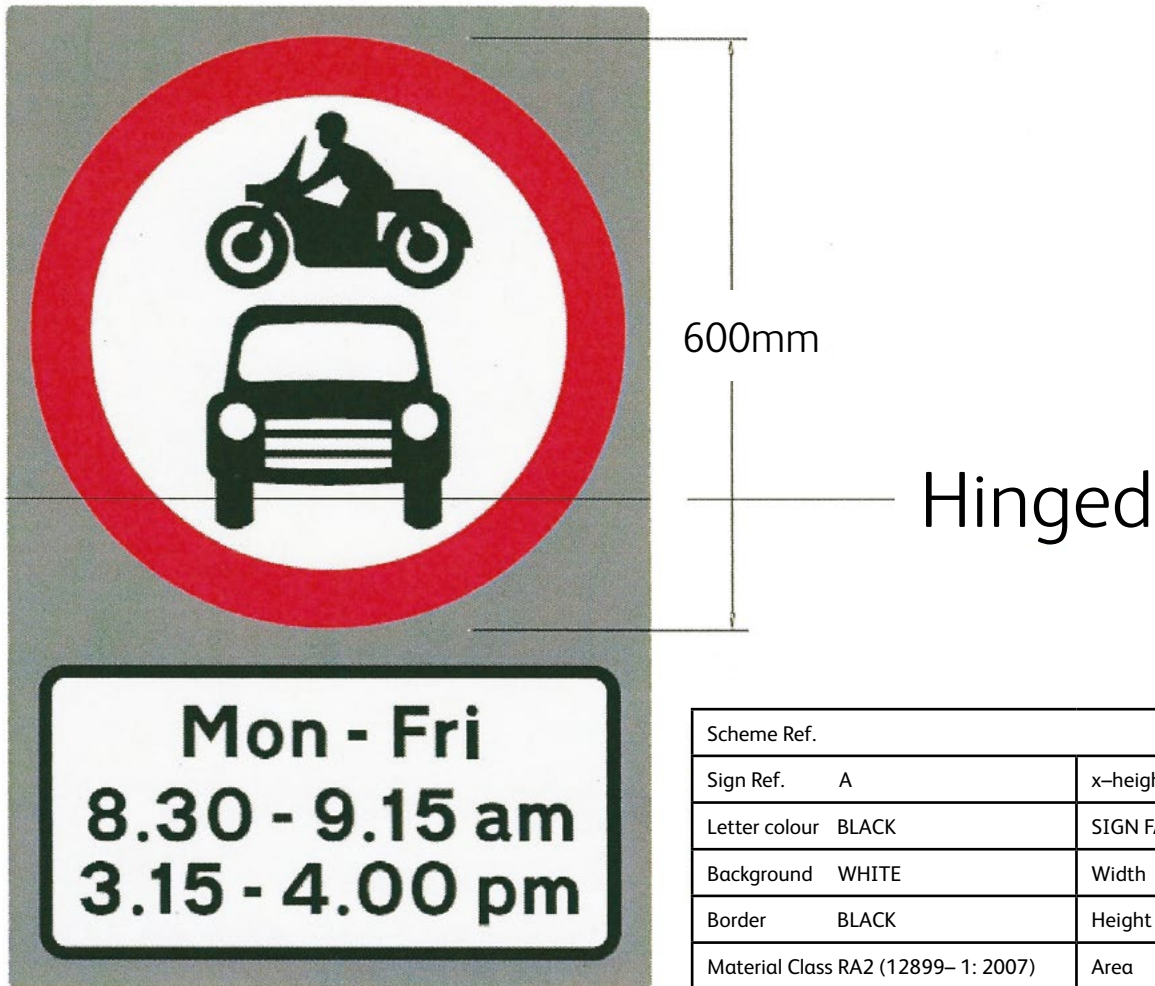

St John the Baptist's C of E Primary School School Street Signage

Flap Up

Scheme Ref.		
Sign Ref.	A	x-height 37.5
Letter colour	BLACK	SIGN FACE
Background	WHITE	Width 587mm
Border	BLACK	Height 300mm
Material Class	RA2 (12899- 1: 2007)	Area 0.18sg.m

Two signs will be installed at the entrance to Crondall Street at the junction with Pitfield Street. During the school holidays the signs will not be visible.