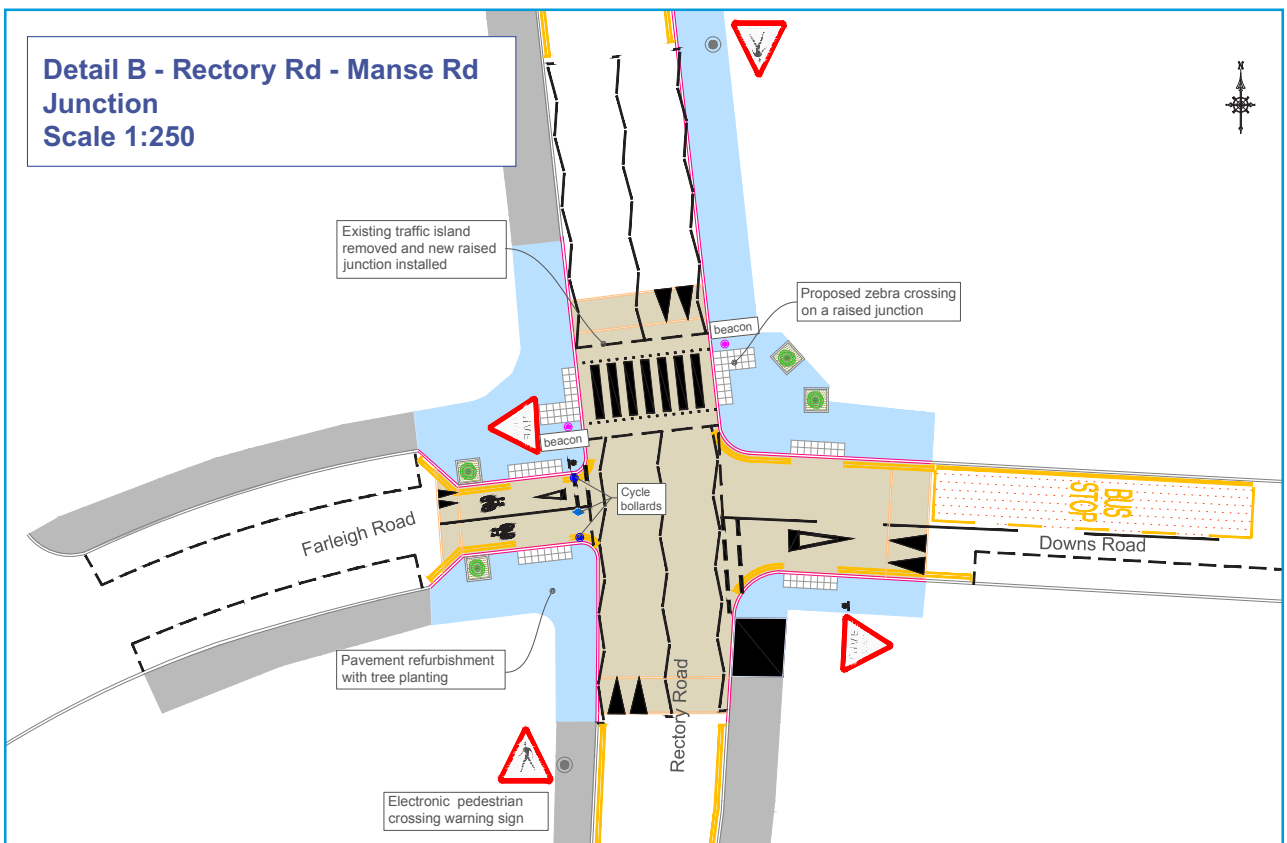

Rectory Road, Manse Road and Downs Road

Proposal for speed reducing
measures – diagrams

Public consultation

October 2017

Rectory Road: Speed reducing measures Consultation Drawing