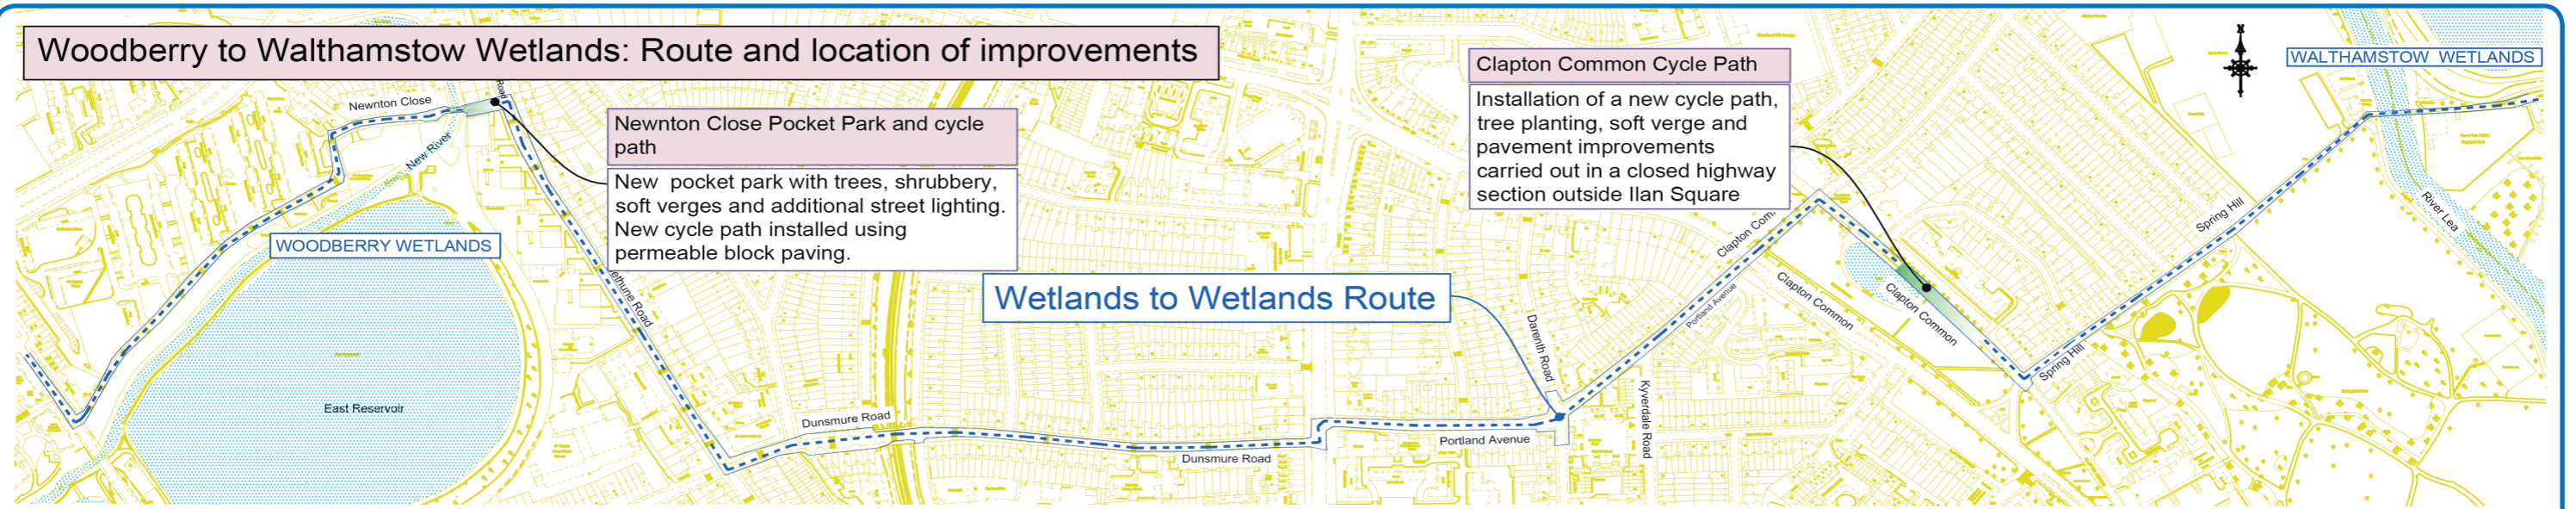

Woodberry to Walthamstow Wetlands: Route and location of improvements

Newton Close pocket park improvements